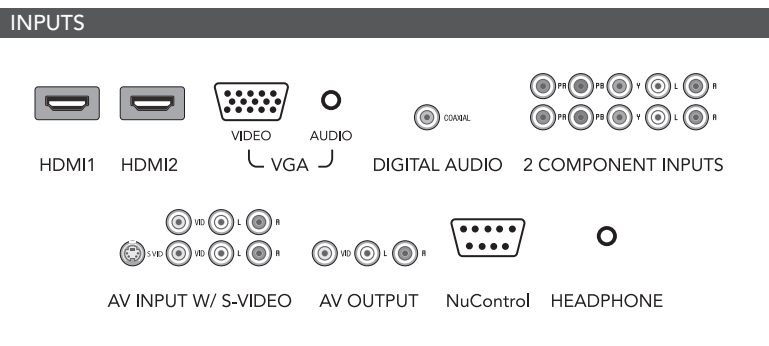

Description	Specifications
AUDIO	
Surround Processor	SRS TruSurround XT
Internal Speaker	Stereo full range
Output Power	10W x 2
Automatic Volume Control	Yes
Digital Output	Dolby Surround + Stereo PCM
Stereo Output	Selectable Fixed or Variable
ANALOG AV INPUTS/OUTPUTS	
Tuner	N/A
Component Video	2 x RCA, rear
S-Video	1 x Mini DIN, Rear
Composite Video	2 x RCA, rear
PC Input	D-sub 15, Rear
Audio Output	Stereo Rear
DIGITAL AV INPUTS / OUTPUTS	
HDMI 1.3 (1080p 24/60)	2 x Rear
Digital Audio Output (Dolby Digital + PCM)	1 Coaxial
NuControl - INTEGRATION FEATURES	
IR Pass Through	Yes (with or without carrier)
IR Input	Yes (with or without carrier)
RS232C	Yes (Bi - Directional, w/polling)
Direct IR Input	Yes
Direct IR Format	Yes
Discrete IR On/Off	Yes
REMOTE	
Remote Control	Backlit Illuminated
SPECIFICATIONS	
Power	AC 100-240V, 50/60Hz
Power Consumption / Standby	200W max / < 3W
VESA Wall Mount	400 x 400mm
Net Weight / Weight with stand	51.7 lbs / 59.4 lbs

DETAILED DIMENSIONS

** inputs not shown according to location on TV