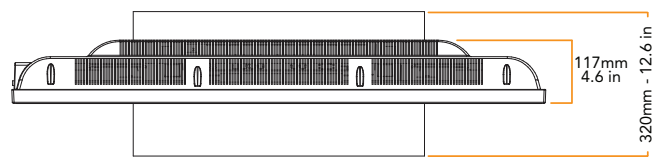

Description	Specifications
AUDIO	
Surround Processor	SRS TruSurround XT
Internal Speaker	Stereo full range
Output Power	10W x 2
Automatic Volume Control	Yes
Digital Output	Dolby Surround + Stereo PCM
Stereo Output	Selectable Fixed or Variable
ANALOG AV INPUTS/OUTPUTS	
Tuner	N/A
Component Video	2 x RCA, Rear
S-Video	1 x Mini DIN, Rear
Composite Video	2 x RCA, Rear
PC Input	D-sub 15, Rear
Audio Output	Stereo Rear
DIGITAL AV INPUTS / OUTPUTS	
HDMI 1.3a (1080p 24/60)	2 x Rear
Digital Audio Output (Dolby Digital + PCM)	1 Coaxial
NuControl - INTEGRATION FEATURES	
IR Pass Through	Yes (with or without carrier)
IR Input	Yes (with or without carrier)
RS232C	Yes (Bi - Directional, w/polling)
Direct IR Input	Yes
Direct IR Format	Yes
Discrete IR On/Off	Yes
REMOTE	
Remote Control	Backlit Illuminated
SPECIFICATIONS	
Power	AC 100-240V, 50/60Hz
Power Consumption / Standby	230W max / < 3W
VESA Wall Mount	400 x 400mm
Net Weight / Weight with stand	79.2 lbs / 90.0 lbs

DETAILED DIMENSIONS

** inputs not shown according to location on TV

*Specifications are subject to change without notice.