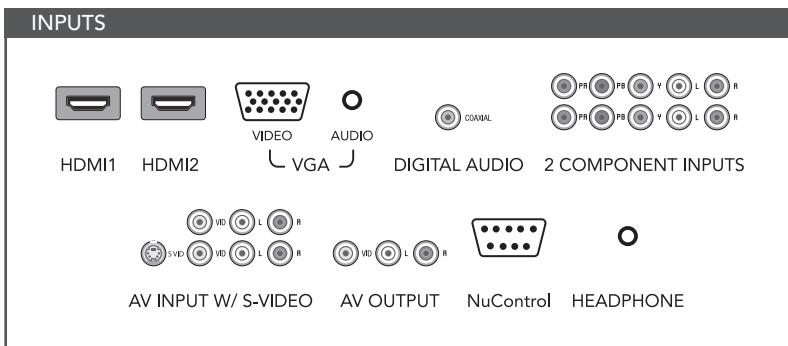

Description	Specifications
AUDIO	
Surround Processor	SRS TruSurround XT
Internal Speaker	Stereo full range
Output Power	10W x 2
Automatic Volume Control	Yes
Digital Output	Dolby Surround + Stereo PCM
Stereo Output	Selectable Fixed or Variable
ANALOG AV INPUTS/OUTPUTS	
Tuner	N/A
Component Video	2 x RCA, Rear
S-Video	1 x Mini DIN, Rear
Composite Video	2 x RCA, Rear
PC Input	D-sub 15, Rear
Audio Output	Stereo Rear
DIGITAL AV INPUTS / OUTPUTS	
HDMI 1.3a (1080p 24/60)	2 x Rear
Digital Audio Output (Dolby Digital + PCM)	1 Coaxial
NuControl - INTEGRATION FEATURES	
IR Pass Through	Yes (with or without carrier)
IR Input	Yes (with or without carrier)
RS232C	Yes (Bi - Directional, w/polling)
Direct IR Input	Yes
Direct IR Format	Yes
Discrete IR On/Off	Yes
REMOTE	
Remote Control	Backlit Illuminated
SPECIFICATIONS	
Power	AC 100-240V, 50/60Hz
Power Consumption / Standby	230W max / < 3W
VESA Wall Mount	400 x 400mm
Net Weight / Weight with stand	79.2 lbs / 90.0 lbs

DETAILED DIMENSIONS

** inputs not shown according to location on TV

*Specifications are subject to change without notice.