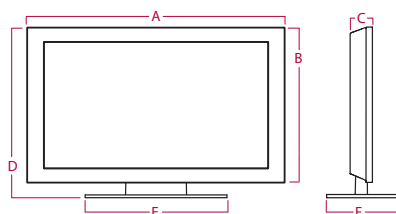

LucidiumFX5LS

Model	A	B	C	D	E	F
NVU40FX5LS	38.1"	22.9"	1.5"	24.7"	21.7"	11.8"
NVU46FX5LS	43.3"	25.8"	1.5"	27.6"	21.7"	11.8"
NVU55FX5LS	50.9"	30"	1.5"	31.9"	21.7"	11.8"

Description	NVU40FX5LS	NVU46FX5LS	NVU55FX5LS / X
DISPLAY SYSTEM			
Screen Size	40	46	55
Display Type	Edge Lit LED, 120Hz 1080p Deep Black LCD		
Aspect Ratio	16:9 Widescreen		
Deep Color Spectrum	Yes		
Native Resolution (H x V)	1920 x 1080		
VIDEO PROCESSING SYSTEM			
Processor / Format Conversion	NiDO IV Full 10-Bit		
NuColor x.v.	Yes		
Frame x 5 (FX5)	Yes		
Frame Forward Motion (FFM)	Yes (Low, Medium, High)		
Digital Switching Deep Black	Yes		
Deep Color Spectrum	Yes		
Noise Reduction	Motion Adaptive, User Selectable		
Signal Compatibility	480i, 480p, 576i, 576p, 720p, 1080i, 1080p@24/60Hz		
Film Cadence Detection	Automatic 3:2, 2:2, 5:5		
Edge Correction	Yes		
USER INTERFACE			
Format Control - Direct Remote Access	4:3, Panorama, Zoom, 16:9 and 1:1		
Color Temperature	4, selectable by Input		
Video Modes by Input	Vivid/Sports/Movie/Normal/Custom		
Image Freeze	Yes		
Picture in Picture & Picture by Picture	Yes		
Backlight Adjustment	Day / Night / Auto		
CONVENIENCE FEATURES			
Input Labeling	Yes		
On Screen Program Guide	Yes		
Sleep/Wakeup Timer	Yes		
OSD Language	English, French, Spanish, Portuguese		
Closed Caption Decoder	Yes		
Parental Lock	V-Chip		
Integrated Tuner	NTSC / ATSC / QAM		
BEZEL			
Finish	Black Brushed Aluminum		Black Brushed Aluminum / Silver **
AUDIO			
Surround Processor	Surround		
Internal Speaker	Stereo full range		
Output Power	10W x 2		
Lip Sync	User Adjustable		
Stereo Output	On / Off, Fixed, Variable		
ANALOG AV INPUTS/OUTPUTS			
Component Video	1 x RCA, rear		
Headphone	1 x 1/8" mini Jack		
Composite Video	1 x RCA, rear		
PC Input	D-sub 15, Rear		
Audio Output	Stereo Rear		
DIGITAL AV INPUTS / OUTPUTS			
HDMI 1.3 (1080p 24/60)	4 x Rear		
Digital Audio Output	1 Coaxial (Dolby Digital + PCM)		
NuControl - INTEGRATION FEATURES			
NuControl	Via RJ-45 IR Pass Through / Input (with and without carrier), RS232C (Bi-Directional, w/ polling), Discrete IR Input / Format / On / Off Codes		
REMOTE			
Remote Control	Backlit Illuminated		
SPECIFICATIONS			
Power	AC 100-240V, 50/60Hz		
Power Consumption / Standby	130W / < 2W Standby	150W / < 2W Standby	195W / < 2W Standby
Wall Mount	400 x 400mm		
Net Weight / Weight with stand †	33.1 lbs. / 44.8 lbs	39.7 lbs. / 51.4 lbs.	55.6 lbs. / 67.3 lbs.