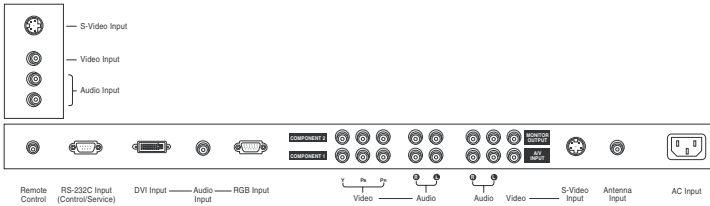

▶ Orbiter/Whitewash Function

Picture orbiter and whitewash functions to prevent burn-in in Plasma

▶ Aspect Ratio Correction

Intelligent resizing of video and computer images to 16:9 widescreen or 4:3 conventional formats

▶ RS-232 Controls and NTSC, HD, VGA, SVGA, XGA, SXGA and DVI Inputs

Compatible with DVD players, VCRs, computers, digital broadcasting, multimedia and traditional video sources

▶ Faroudja DCDi

Video de-interlacing and line doubling

▶ Fan-Free, Noise Free Operation

▶ Available in P42W46XH for High Altitudes (up to 5,577 feet)

DIGITIZE THE EXPERIENCE.™

42" 16:9 EDTV Integrated Plasma Display (P42W46X/H)

JACK PACK

DVI with HDCP	1
Hi-Res Component Video	2
S-Video In	2
Composite In	2
RGB In (15-Pin Type-D Connector)	1
Audio Left/Right In	5
RF In	1
RS-232C (9 pin connector)	1
IR Jack	1
Composite Video/Audio Out	1