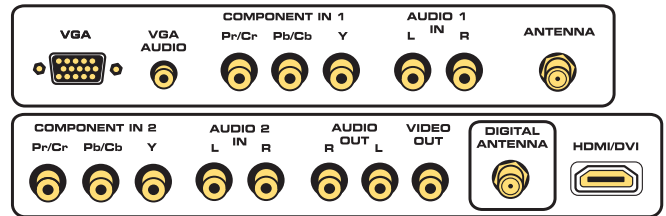

REAR PANEL

SIDE PANEL

S-Video input	1
Audio input for Composite	1 set Phono L/R
VGA (PC input)	1
Audio input for VGA	1 - 3.5mm PC Audio
Component Video Input (YCrCb/YPrPb)	2 set
Audio input for Component Video	2 set Phono L/R
DVI - HDCP or HDMI	1 HDMI *
Audio input for DVI - HDCP or HDMI	1 set Phono L/R for DVI

CONNECTIONS — OUTPUTS

Headphone Jack	Yes
Video Output	1
Audio Output	1 set Phono L/R

REMOTE CONTROL

Model Number	RCR311TBM2S
Type	3-Device Universal

ACCESSORIES SUPPLIED

Users Guide	English, French
Power Cord	Yes

GENERAL

Finish	Satin Silver/Black Border
Detachable base	Yes
Power Supply	Built-in
Packaging Size (HxWxD) inches	32.6 x 46.1 x 16.1
Weight (lbs) (Product/Packaged)	100.2 / 105.2

* SRS, TruSurround, TruSurround XT, SRS WOW and SRS Focus are trademarks or registered trademarks of SRS Labs, Inc.

** HDMI, the HDMI logo and High-Definition Multimedia Interface are trademarks or registered trademarks of HDMI Licensing LLC.

Product features, definitions and physical specifications are subject to change without notice.

RCA and associate marks are trademarks of THOMSON S.A. used under license by TTE CORPORATION.