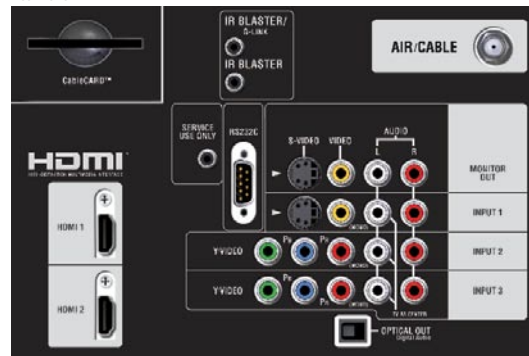

Warranty

- 2-Year Parts and Labor Warranty In-Home Service

¹ A security card provided by your cable operator is required. For more info contact your local cable provider.

² HDMI inputs are compatible with DVI-HDTV (HDCP) signals when combined with an adapter cable. Adapter cable is not included.

All specifications, features and dimensions are subject to change without notice. Refer to www.hitachi.us/tv for updates or more information.

Refer to Owners Manual for Hitachi endorsed accessories and model numbers.

Screen size is measured diagonally on 16x9 display.

© 2007 Hitachi Ltd. All trademarks are the property of their respective owners.

Rear Panel *

Inputs/Outputs

- (3) HDMI SimplayHD™ 1080p Compatible Inputs (2 Rear/1 Front)
- (2) Wideband Component Video Inputs
- (4) AV Inputs (3 Rear/1 Front)
- (1) S-Video Input
- (1) RF/Antenna Input
- (1) CableCARD™ Interface
- (1) SD™ Card Input
- (1) AV Monitor Output (Fixed/Variable Audio)
- (1) S-Video Monitor Output
- (1) Optical Digital Audio Output
- (2) IR Output Ports