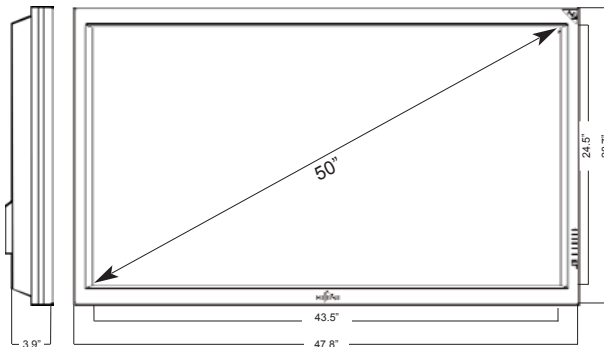

SLEEK AND STYLISH

Just 3.9" thin*, and 99 pounds, the P50XHA30WS is great for custom installations in a wide variety of home theater applications.

CONVERGENT VISUAL MEDIUM

An expanded complement of input terminals for component video, S-video, composite video and analog RGB allow for complete convergence.

IT'S WHAT'S INSIDE™

Fujitsu General has developed the AVM (Advanced Video Movement) digital video signal processor, which virtually eliminates motion artifacts and flicker, improves vertical resolution and reproduces natural movement with ease. The processor's built-in line doubler converts NTSC signals and uses different types of processing for moving and still pictures, yielding smoother images with more natural movement and without visible scan lines.

ACCESS AT YOUR FINGERTIPS

A greater range of picture adjustments is accessible via the improved on-screen menu and supplied remote control. From your seat you can adjust volume and color temperature, select an input source and more!

AWARD WINNING

Since introducing our first plasma display monitor in 1993, Fujitsu Plasmavision SlimScreens have won many awards, including the 2002 Emmy Award for outstanding achievement in technological advancement.

Specifications P50XHA30WS

Display Type	AC-type plasma display panel
Screen Size	43.5" W x 24.5" H (50" diagonal)
Dimensions	47.8" W x 28.7" H x 3.9" D*
Weight	99.21 lbs
Pixel Count	1366 x 768 rectangular
Contrast Ratio	3000:1
Aspect Ratio	16:9
Displayable Colors	1.07 billion colors
Video Standards Supported	NTSC, PAL, SECAM, M-PAL, N-PAL, 4.43NTSC, PAL-60
Video Inputs	Video x 1, s-terminal x 1, component x 2
Audio Inputs	RCA terminal (L/R) x 3 sets, 0.5 Vrms
Computer Inputs	RGB 15-pin x 1
Digital Interface	DVI-D (HDCP) x 1
Viewing Angle	160 degrees
Horizontal kHz	15.62 - 80.00
Vertical Hz	50.0 - 120.0
Power Source	110 - 240 V, AC 50/60 Hz
External Control	RS-232C
Operating Temperature	32°F to 104°F
Relative Humidity	20 to 80 percent (not condensing)
EMC Regulations	FCC part-15 Class B, ICES-003 Class B, AS/NZS3548 Class B, EN55022 Class B
Safety Regulations	UL 6500, U-CL, EN60065, IEC50065

Specifications are subject to change without notice for further improvement.