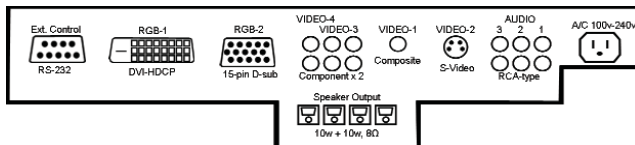

Input / Output Array

Optional Accessories

- Desktop Stand, P-50TTX1-B (adds 2.44" to panel height indicated above)
- Wall Mount Bracket, P-50XP1-B (adds 2.25" to panel depth)
- Ceiling Mount Bracket, P-CT4200-B
- Matching Speakers (pair), P-SP5000-S (each speaker 3.9" W x 28.5" H x 3.7" D)

Warranty

Three Year Warranty on Parts and Labor.

Warranty includes parts & labor and one year on plasma display element.

Fujitsu General America, Inc. • 353 Route 46 West • Fairfield, NJ 07004
Tel: (888) 888-3424 • Fax: (973) 836-0448
www.plasmavision.com