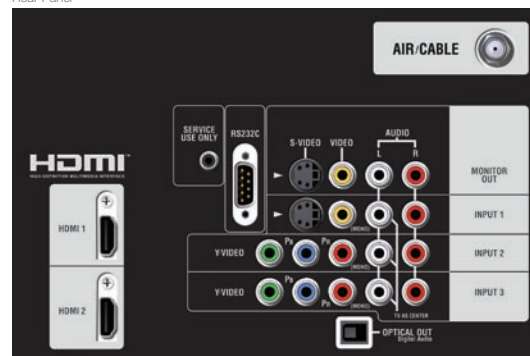

Specifications

- Resolution: 1280 (H) x 1080 (V) x3
- FCC Rating: Class B for Consumer Use
- Monitor Weight: 133.6 lbs.

Optional Accessories

- Fixed Tabletop Stand
 - Model #: STF0755
 - UPC #: 50585 19380 2
 - Boxed Shipping Dimensions
 - W: 30¹³/₁₆" H: 19⁷/₁₆" D: 5¹/₁₆" lbs.: 27.8

Ordering Information

- Television
 - UPC #: 50585 12695 4
 - Boxed Shipping Dimensions
 - W: 62¹/₂" H: 42¹³/₁₆" D: 15³/₁₆" lbs.: 156.1

Warranty

- 1-Year Parts and Labor Warranty
- In-Home Service

¹ HDMI inputs are compatible with DVI-HDTV (HDCP) signals when combined with an adapter cable. Adapter cable is not included.

Screen size is measured diagonally on 16x9 display.

© 2007 Hitachi Ltd. All trademarks are the property of their respective owners.

Rear Panel *

Pre-Programmed Remote
CLU-4371UG2

Inputs/Outputs

- (3) HDMI SimplayHD™ 1080p Compatible Inputs (2 Rear/1 Front)
- (2) Wideband Component Video Inputs
- (4) AV Inputs (3 Rear/1 Front)
 - (1) S-Video Input
 - (1) RF/Antenna Input
- (1) AV Monitor Output (Fixed Audio)
- (1) S-Video Monitor Output
- (1) Optical Digital Audio Output
- (1) RS232 - Control Port
- (1) MMC Card Slot (Service upgrade only)