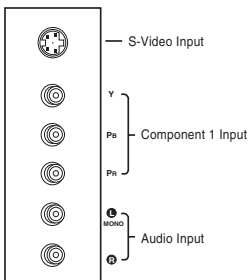

SIDE JACK PANEL