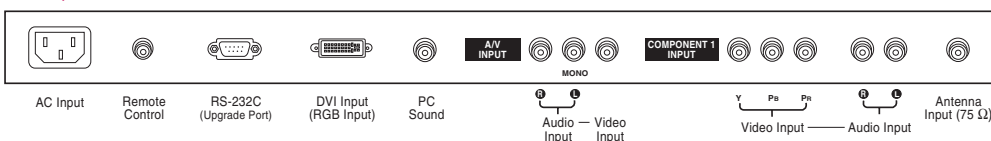

POWER

Power Consumption	160W, Standby <3W
Power Source	100 ~ 240V (50/60Hz) Direct AC Input

SERVICE/LIMITED WARRANTY

Warranty (Parts/Labor)	1 Year
------------------------	--------

SIDE JACK PANEL

REAR JACK PANEL