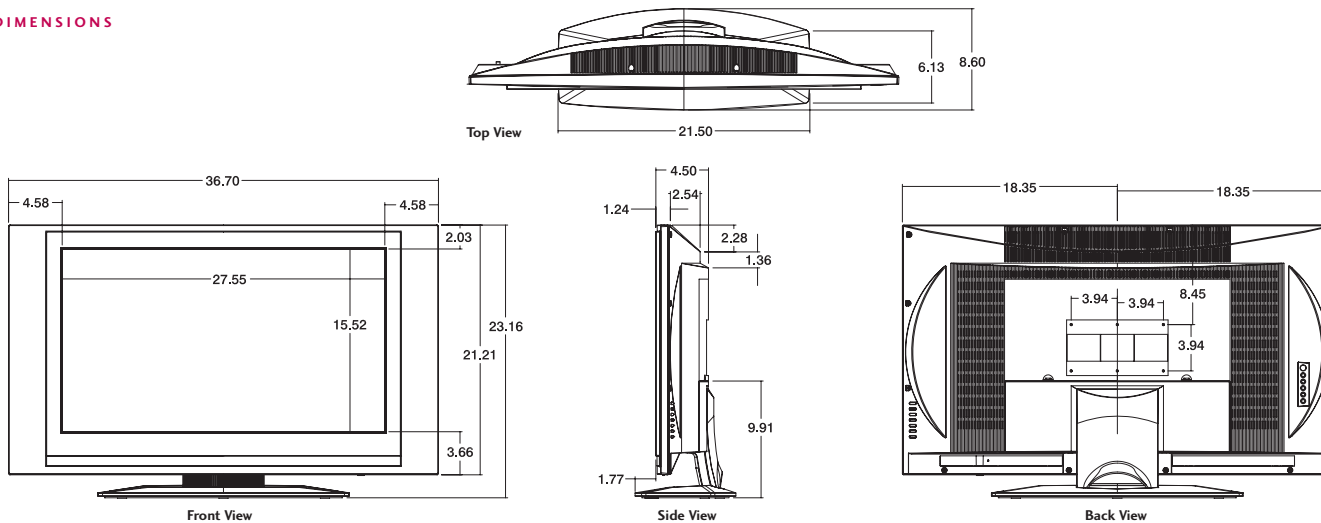

DIMENSIONS

PANEL

Screen Size	32"
Aspect Ratio	16:9
Native Resolution	1366 x 768p
Pixels (H x V x 3)	3,147,264
Brightness	450 cd/m ²
Contrast Ratio	400:1
Viewing Angle (H x V)	176° x 176°
Color Depth	16.7 Million
Lamp Life	60,000 Hours (typ.)

CABINET

Color	Silver
Dimensions (W x H x D)	36.70" x 23.16" x 8.60"
Weight with Stand	45 Lbs.
Weight without Stand	37.12 Lbs.
Carton Dimensions (W x H x D)	40.50" x 27.50" x 13.00"
Shipping Weight	54.06 Lbs.