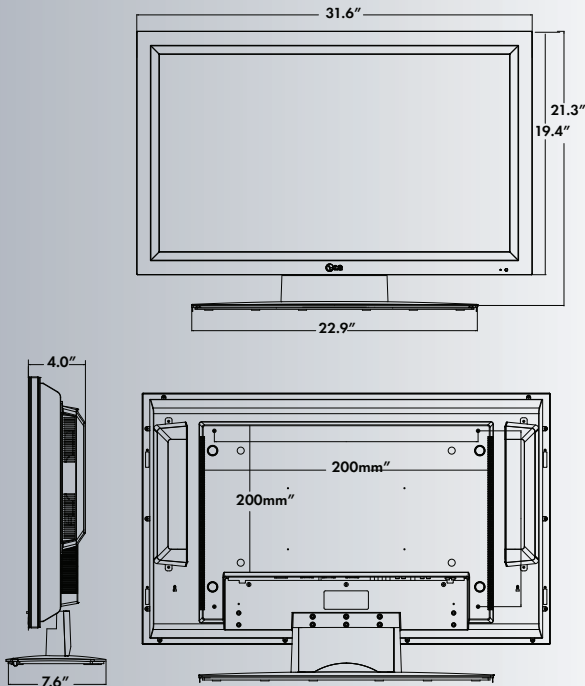

**LG**  
Life's Good

www.LGcommercial.com

M3202T-BA 32" CLASS (31.5" DIAGONAL)

DIMENSIONS

SPECIFICATIONS

Note: Speakers and stand are optional accessories

Rear Jack Pack Panel

LCD PANEL

<b>CABINET</b>	
Color	Black
Monitor Dimensions (WxHxD)	31.6" x 19.4" x 3.9"
Weight	35.3 lbs
Monitor with Optional Stand Dimensions (Wx H x D)	31.6" x 21.3" x 7.6"
Weight with Optional Stand	36.7 lbs
Carton Dimensions (Wx H x D)	35.2" x 7.4" x 23.3"
Packed Weight	39.2 lbs
VESA™ Standard Mount Interface	200mm x 200mm