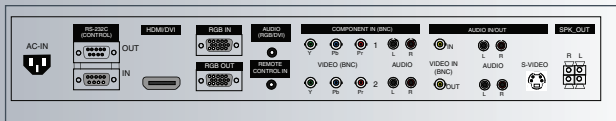

**LG**  
Life's Good

www.LGcommercial.com

M3202T-BA 32" CLASS (31.5" DIAGONAL)

DIMENSIONS

SPECIFICATIONS

Note: Speakers and stand are optional accessories

Rear Jack Pack Panel

LCD PANEL