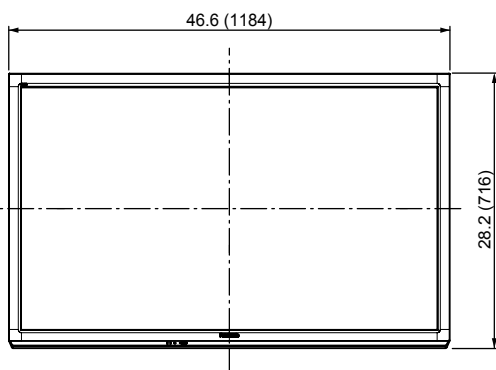

## SPECIFICATIONS

Dimensions (W x H x D)	46.6" (1,184 mm) x 29.8" (757 mm) x 10.5" (266 mm) (Including pedestal) 46.6" (1,184 mm) x 28.2" (716 mm) x 3.3" (82 mm) (TV Set only)
Mass	51.8 lb. (23.5 kg) (Including pedestal) 49.6 lb. (22.5 kg) (TV Set only)
Power Source	AC 120 V, 60 Hz
Power Consumption	332 W (Rated power) 0.2 W (Standby power)

## DIMENSIONS

Top View

Front View

Side ViewBack

Back View

Side view with the pedestal (option) attached

**Note:**

To make sure that the Plasma Television fits the cabinet properly when a high degree of precision is required, we recommend that you use the Plasma Television itself to make the necessary cabinet measurements. Panasonic cannot be responsible for inaccuracies in cabinet design or manufacture.

## JACKS

Side Panel

Rear Panel

Specifications are subject to change without notice. Non-metric weights and measurements are approximate.