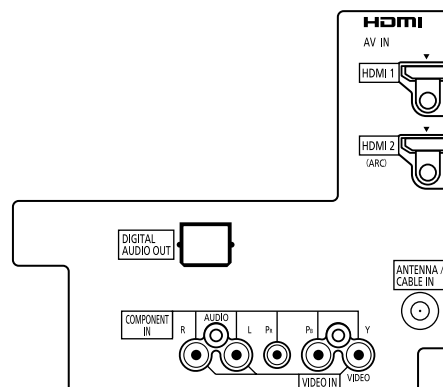

## SPECIFICATIONS

Dimensions (W x H x D)	46.6" (1,184 mm) x 29.8" (757 mm) x 10.5" (266 mm) (Including pedestal) 46.6" (1,184 mm) x 28.2" (716 mm) x 3.3" (82 mm) (TV Set only)
Mass	51.8 lb. (23.5 kg) (Including pedestal) 49.6 lb. (22.5 kg) (TV Set only)
Power Source	AC 120 V, 60 Hz
Power Consumption	332 W (Rated power) 0.2 W (Standby power)

## DIMENSIONS

Top View

Front View

Side ViewBack

Back View

Side view with the pedestal (option) attached

**Note:**

To make sure that the Plasma Television fits the cabinet properly when a high degree of precision is required, we recommend that you use the Plasma Television itself to make the necessary cabinet measurements. Panasonic cannot be responsible for inaccuracies in cabinet design or manufacture.

## JACKS

Side Panel

Rear Panel

Specifications are subject to change without notice. Non-metric weights and measurements are approximate.