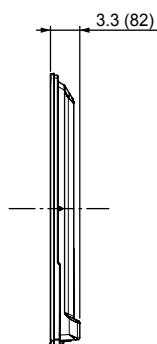

## SPECIFICATIONS

Dimensions (W x H x D)	46.6" (1,184 mm) x 29.8" (757 mm) x 10.5" (266 mm) (Including pedestal) 46.6" (1,184 mm) x 28.2" (716 mm) x 3.3" (82 mm) (TV Set only)
Mass	51.8 lb. (23.5 kg) (Including pedestal) 49.6 lb. (22.5 kg) (TV Set only)
Power Source	AC 120 V, 60 Hz
Power Consumption	332 W (Rated power) 0.2 W (Standby power)

## DIMENSIONS

Top View

Front View

Side ViewBack

Back View

Side view with the pedestal (option) attached

**Note:**

To make sure that the Plasma Television fits the cabinet properly when a high degree of precision is required, we recommend that you use the Plasma Television itself to make the necessary cabinet measurements. Panasonic cannot be responsible for inaccuracies in cabinet design or manufacture.

## JACKS

Side Panel

Rear Panel

Specifications are subject to change without notice. Non-metric weights and measurements are approximate.