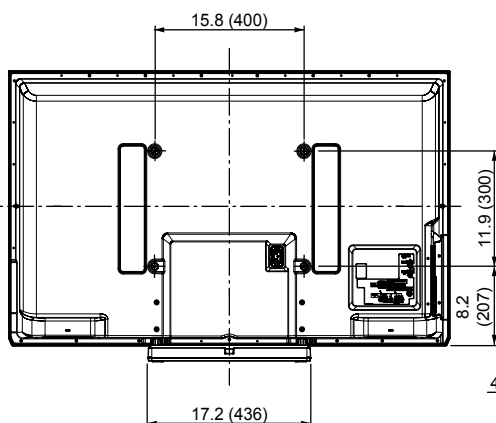

## SPECIFICATIONS

Dimensions (W x H x D)	46.6" (1,184 mm) x 29.8" (757 mm) x 10.5" (266 mm) (Including pedestal) 46.6" (1,184 mm) x 28.2" (716 mm) x 3.3" (82 mm) (TV Set only)
Mass	51.8 lb. (23.5 kg) (Including pedestal) 49.6 lb. (22.5 kg) (TV Set only)
Power Source	AC 120 V, 60 Hz
Power Consumption	332 W (Rated power) 0.2 W (Standby power)

## DIMENSIONS

Top View

Front View

Side ViewBack

Back View

Side view with the pedestal (option) attached

**Note:**

To make sure that the Plasma Television fits the cabinet properly when a high degree of precision is required, we recommend that you use the Plasma Television itself to make the necessary cabinet measurements. Panasonic cannot be responsible for inaccuracies in cabinet design or manufacture.

## JACKS

Side Panel

Rear Panel

Specifications are subject to change without notice. Non-metric weights and measurements are approximate.