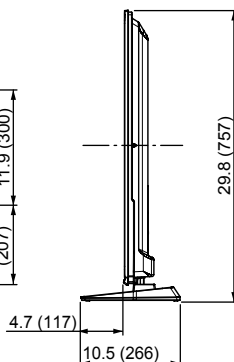

## SPECIFICATIONS

Dimensions (W x H x D)	46.6" (1,184 mm) x 29.8" (757 mm) x 10.5" (266 mm) (Including pedestal) 46.6" (1,184 mm) x 28.2" (716 mm) x 3.3" (82 mm) (TV Set only)
Mass	51.8 lb. (23.5 kg) (Including pedestal) 49.6 lb. (22.5 kg) (TV Set only)
Power Source	AC 120 V, 60 Hz
Power Consumption	332 W (Rated power) 0.2 W (Standby power)

## DIMENSIONS

Top View

Front View

Side ViewBack

Back View

Side view with the pedestal (option) attached

**Note:**

To make sure that the Plasma Television fits the cabinet properly when a high degree of precision is required, we recommend that you use the Plasma Television itself to make the necessary cabinet measurements. Panasonic cannot be responsible for inaccuracies in cabinet design or manufacture.

## JACKS

Side Panel

Rear Panel

Specifications are subject to change without notice. Non-metric weights and measurements are approximate.