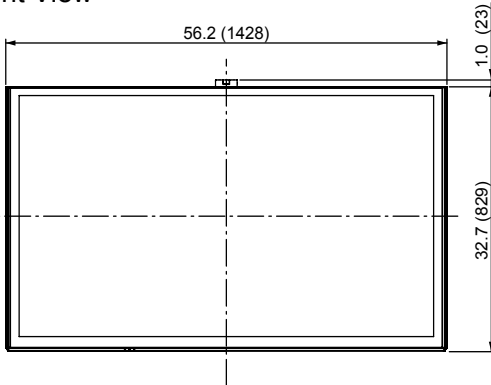

SPECIFICATIONS

Dimensions (W x H x D)	56.2" (1,428 mm) x 36.1" (917 mm) x 12.2" (308 mm) (Including pedestal)
	56.2" (1,428 mm) x 32.7" (829 mm) x 2.0" (51 mm) (TV Set only)
Mass	97.0 lb. (44.0 kg) (Including pedestal)
	80.5 lb. (36.5 kg) (TV Set only)
Power Source	AC 120 V, 60 Hz

DIMENSIONS

Top View

Front View

Side ViewBack

Back View

Side view with the pedestal (option) attached

Note:
To make sure that the Plasma Television fits the cabinet properly when a high degree of precision is required, we recommend that you use the Plasma Television itself to make the necessary cabinet measurements. Panasonic cannot be responsible for inaccuracies in cabinet design or manufacture.

JACKS

Side Panel

Bottom Panel

Specifications are subject to change without notice.
Non-metric weights and measurements are approximate.