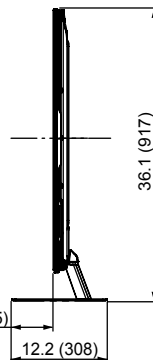

SPECIFICATIONS

Dimensions (W x H x D)	56.2" (1,428 mm) x 36.1" (917 mm) x 12.2" (308 mm) (Including pedestal)
	56.2" (1,428 mm) x 32.7" (829 mm) x 2.0" (51 mm) (TV Set only)
Mass	97.0 lb. (44.0 kg) (Including pedestal)
	80.5 lb. (36.5 kg) (TV Set only)
Power Source	AC 120 V, 60 Hz

DIMENSIONS

Top View

Front View

Side ViewBack

Back View

Side view with the pedestal (option) attached

Note:
To make sure that the Plasma Television fits the cabinet properly when a high degree of precision is required, we recommend that you use the Plasma Television itself to make the necessary cabinet measurements. Panasonic cannot be responsible for inaccuracies in cabinet design or manufacture.

JACKS

Side Panel

Bottom Panel

Specifications are subject to change without notice.
Non-metric weights and measurements are approximate.