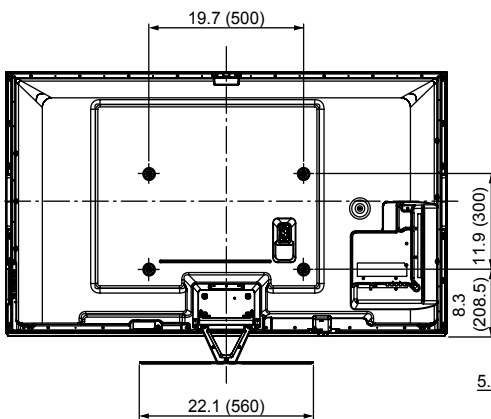

SPECIFICATIONS

Dimensions (W x H x D)	56.2" (1,428 mm) x 36.1" (917 mm) x 12.2" (308 mm) (Including pedestal)
	56.2" (1,428 mm) x 32.7" (829 mm) x 2.0" (51 mm) (TV Set only)
Mass	97.0 lb. (44.0 kg) (Including pedestal)
	80.5 lb. (36.5 kg) (TV Set only)
Power Source	AC 120 V, 60 Hz

DIMENSIONS

Top View

Front View

Side ViewBack

Back View

Side view with the pedestal (option) attached

Note:
To make sure that the Plasma Television fits the cabinet properly when a high degree of precision is required, we recommend that you use the Plasma Television itself to make the necessary cabinet measurements. Panasonic cannot be responsible for inaccuracies in cabinet design or manufacture.

JACKS

Side Panel

Bottom Panel

Specifications are subject to change without notice.
Non-metric weights and measurements are approximate.