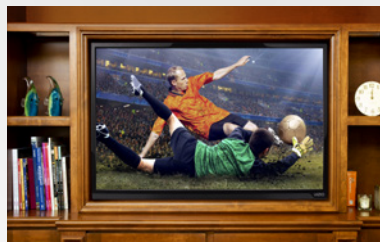

**GREAT DESIGN.
BEST VALUE.**

46" CLASS LED HDTV

Introducing the new E-series slim frame design. The VIZIO 46" Class LED TV is shattering the mold in a way only VIZIO can, with high-quality design and picture at the best value. Enjoy crystal clear action in 1080p full HD resolution. With a stunningly slim outer frame design and ultra thin profile – this beautiful HDTV gives you the best picture at the best value.

LED BRILLIANCE

With LED backlighting, every detail pops with rich color and vivid details.

SLIM FRAME DESIGN

The sleek picture frame design looks great on a wall or table stand.

ENERGY SAVINGS

E-Series LED HDTVs are more energy efficient than conventional LCD TVs*.