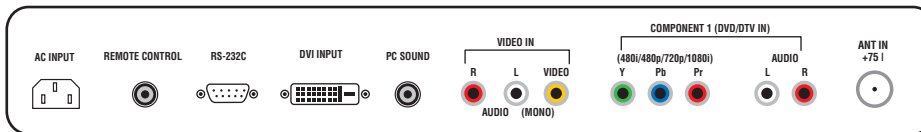

TV Rear

DIGITIZE THE EXPERIENCE.™

Dimensions and weights are approximate. Design and specifications subject to change without notice.

© 2005 LG USA, Inc. Zenith and the "Z Bolt" are registered trademarks of Zenith Electronics Corporation. Marketed and Distributed by LG Electronics U.S.A., Inc. 1000 Sylvan Avenue, Englewood Cliffs, NJ 07632

www.zenith.com

1-877-9-zenith

Rev 2.24.05