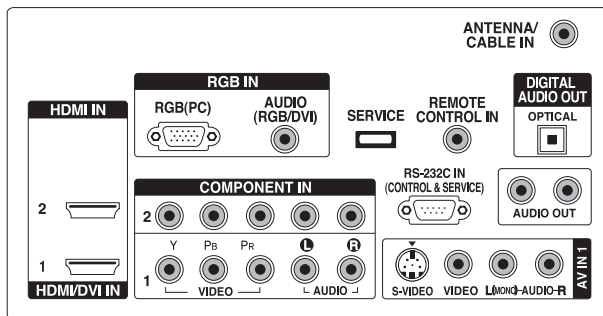

REAR AUDIO/VIDEO INPUTS/OUTPUTS

RF In (Antenna/Cable)	1
L/R Audio/Component Video In	1
L/R Audio Out	1
S-Video In	1
HD Component Video In (Y,Pb,Pr) + L/R Audio	2
Digital Audio Out	1 (Optical)
HDMI™/HDCP Input	2 (V.1.3)
RGB In (D-Sub 15pin) - PC	1
PC Audio Input	1
Remote Control In (IR)	1
RS-232c In (Control/Service)	1
USB (Service Only)	1

AUDIO

Audio Outout Power (Watts - THD 10%)	7W + 7W
Speaker System Details	1 Way 2 System
Dolby® Digital Decoder	•
Mono/Stereo/Dual (MTS/SAP)	•
Bass/Treble/Balance Controls	•
Sound Mode	4 Modes
Mute	•

CABINET/ACCESSORIES

Cabinet Style	Table Top
Remote Control Type	Universal
VESA® Compliant	• (600mm x 400mm)

POWER

Consumption (Typical)	190W
Stand-by Consumption	<1W
Energy Star Compliant	•

DIMENSIONS/WEIGHTS

Dimensions w/out stand (W x H x D)	36.4" x 24.8" x 3.5"
Weight w/out stand	37.3 lbs
Dimensions w/stand (W x H x D)	36.4" x 26.8" x 11.2"
Weight w/stand	48.5 lbs
Packaging Dimensions (W x H x D)	40.6" x 33.5" x 9.6"
Weight in package	52.7 lbs
UPC	719192172913
Limited Warranty	1 Year Parts/Labor

DIMENSIONS/REMOTE/INPUTS/OUTPUTS

The Quality Goes in Before the Name Goes on.