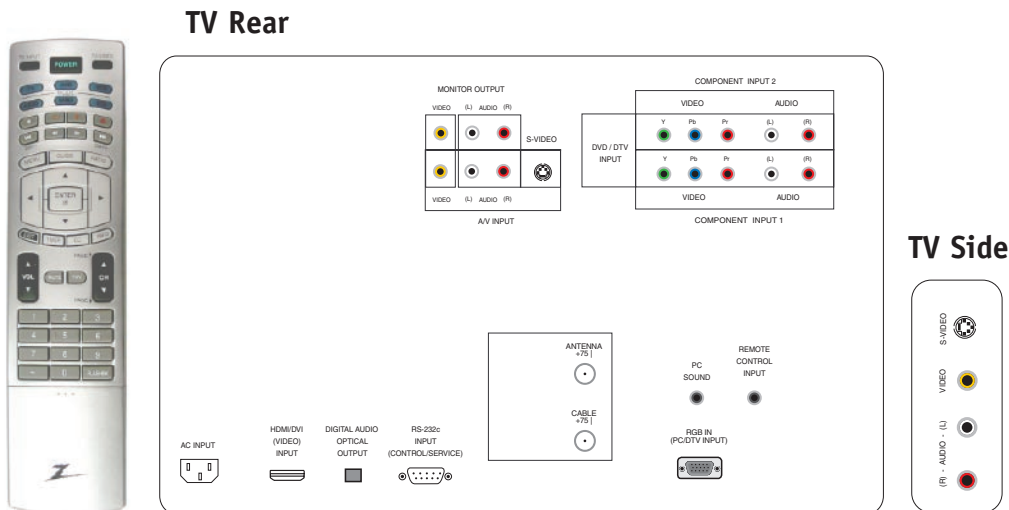

VIDEO		SPECIAL FEATURES		AUDIO/VIDEO INPUTS/OUTPUTS	
Native Display Resolution	1366 x 768p	Custom Channel Labels	•	TV Rear	
Contrast Ratio	1200:1	Custom Input Labels	•	- RF Inputs	2
Brightness	600 cd/m²	Discrete IR Codes	•	- S-Video In	1
Panel Life	60,000 hours	Favorite Channel Selection/Surf	•	- Composite Video & Audio L/R In	1
Viewing Angle	178° x 178°	Tri-lingual Menus English, Spanish, French	•	- Composite Video & Audio L/R Out	1
Super IPS	•	On/Off Timer	•	- Component DVD/DTV	
Response Time	8 ms	Sleep Timer	•	(480i, 480p, 720p, 1080i) & Audio L/R In	2
3D Y/C Comb Filter	•	Auto Off (When no video is present)	•	- RGB In (PC/DTV Input)	1
Color Temperature Adjustment	3 Modes	Flashback (Previous Channel)	•	- PC Sound (1/8" mini stereo)	1
Aspect Ratio Adjustment	7 Modes	Parental Control With V-Chip	•	- HDMI with HDCP - Converts to DVI	
3:2 Pull-down Cinema Correction	•	EZ Menus (High Performance Interface)	•	with Adapter (Not Included)	1
EZ Video/Picture Selection Mode	7 modes	EZ Scan (Auto Programming)	•	- Digital Audio (Optical) Out	1
Screen Pitch	0.6			- RS-232c (Software Upgrade & Control)	1
				- Remote Control In (IR)	1
CORE FEATURES				TV Side	
Tuner(s)	ATSC/NTSC/QAM			- S-Video In	1
				- Composite Video & Audio L/R In	1
AUDIO					
Audio Output Power	30W (15W x 2)				
Surround System Type	SRS TruSurround XT				
EZ SoundRite (Volume Leveler)	•				
EZ Sound/Sound Selection Mode	6 Modes				
CABINET/ACCESSORIES					
Cabinet Style	Table Top				
Table Stand Included	•				
Cabinet Color	Silver				
Remote Control Type	IR				
VESA Compatible	•				
				DIMENSIONS	
				Cabinet Dimensions without Stand	
				- Width x Height x Depth	41.8" x 24.4" x 5.4"
				- Weight Out of Package	54.0 lbs.
				Cabinet Dimensions with Stand	
				- Width x Height x Depth	41.8" x 26.6" x 5.4"
				- Weight Out of Package	63.1 lbs.
				Dimensions with Packaging	
				- Width x Height x Depth	45.7" x 31.5" x 13.7"
				- Weight In Package	73.9 lbs.
				UPC	04464270222 9
				Warranty	1 year parts/labor

DIGITIZE THE EXPERIENCE.™

Dimensions and weights are approximate. Design and specifications subject to change without notice.

© 2005 LG USA, Inc. Zenith and the "Z Bolt" are registered trademarks of Zenith Electronics Corporation. Marketed and Distributed by LG Electronics U.S.A., Inc. 1000 Sylvan Avenue, Englewood Cliffs, NJ 07632

www.zenith.com

1-877-9-zenith

Rev 08.16.05