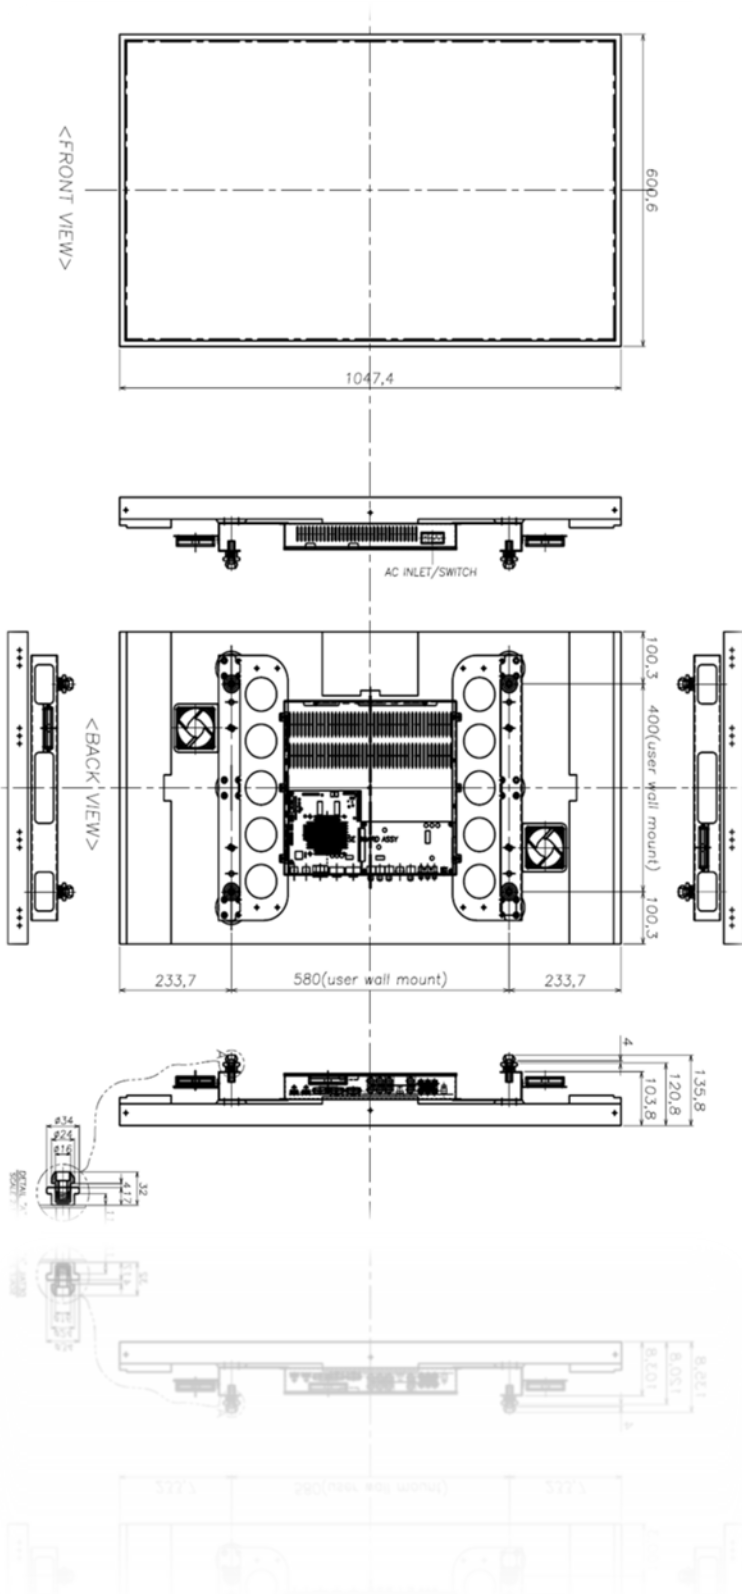

Standard Features:

- ✓ Anti-Burn In
  Prevention for long term static image
- ✓ ACS(Auto Cooling System)
  Automated heat sensors and fans operate only when needed for quieter operation while maintaining optimal n temperature
- ✓ APT(Auto Power Timer)
  Automated timer allows scheduling when AC power is detected
- ✓ NDS(NO Dismantle For Service)
  Module system allows for quick servicing without dismantling unit with use of our swing out wall mount
- ✓ PIP/POP
  - Input Source: DVI(HDMI)/PC/Component/ AV
  - Size: You can select a source size of the sub-picture.
  - Position: You can select a source position of the sub-picture.
  - Swap: You can select the main screen and the sub screen will swap.
  - Sound Select: You can select the sound of the sub screen can be selected when PIP is being displayed.
- ✓ VWP(Video Wall Processor)
  Single and or multiple images controlled by built in processor for video wall application, user friendly
- ✓ DSD(Digital Signal Daisy Chain)
  HDMI with HDCP compliance(Video signal Only)