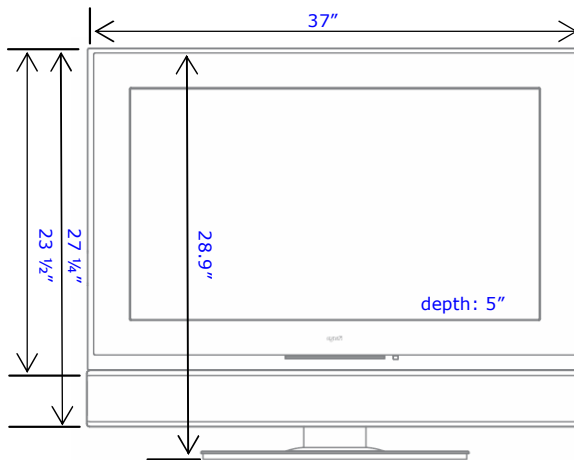

product dimensions

precision engineered – designed in Tokyo, Japan – factory direct for maximum value

byd:sign®
worldwide

In our progressive search for continued technical and design excellence, we continually modify the look and performance of our products. Therefore, specifications and features are subject to change without notice.

copyright – the bydsign company worldwide, all rights reserved