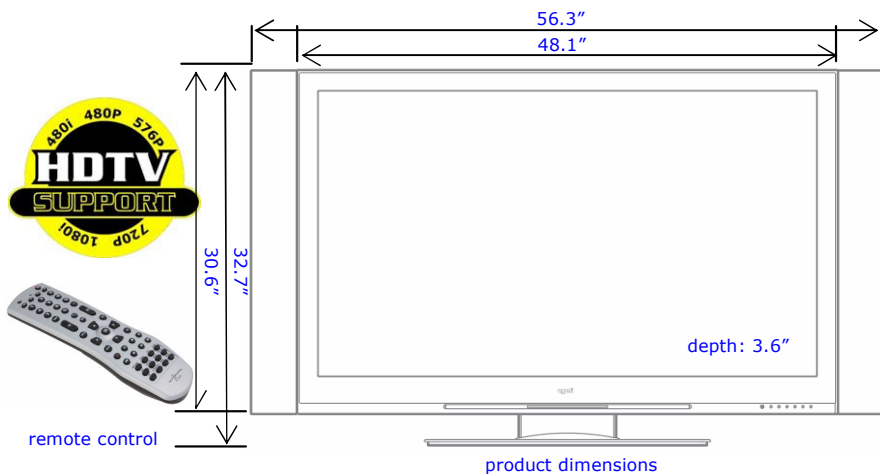

Stereo speaker system: d:5018SSP
Pedestal base: d:5018PB

UPC: 872152000937
UPC: 872152000944

frontal view, with speakers detached

back view

side view

specification:

type:	high definition plasma (1080i)
display:	LG 50" measured diagonally
video IC:	ZORAN ZR39660
aspect ratio:	16:9 widescreen
resolution:	1366x768 (WXGA)
pixel pitch:	.810 mm X .810 mm
brightness:	1000 (nit) cd/m ²
contrast:	10000:1
viewing angle:	160 degree
response time:	<1 ms
TV tuner:	Dual ATSC/NTSC, QAM
audio:	10x2 watts, SRS
terminals:	(1) HDMI (2) composite video (1) S-Video (1) RS-232 (1) VGA D-SUB (2) component (Y,Pb/Cb,Pr/Cr) (1) audio/video out
other:	3D comb filter, supports CCD and V-Chip, sleep timer, universal remote control, 3:2, 2:2 pull down, optional pedestal

technical:

power supply:	AC 100 – 240v, 50/60hz
power cons.:	maximum 450 watts
standby cons:	<2 watt
wall mount:	VESA standard
dimensions:	1221mm x 91mm x 777mm
regulatory:	FCC-B, UL 1950, Canadian ICES 003-B, EPA, CSA, C22.2 no.950

shipping and packaging:

net weight:	119.1lb / 54 kg
gross weight:	136.7 lb/ 62 kg
package dim: (L x W x H)	62.2" x 15.8" x 37.6" 1580mm x 401mm x 954mm

container loading:
20' (34pcs), 40' (74pcs), 40'HQ (74pcs)