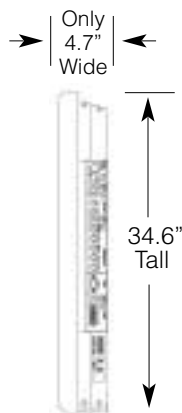

Plasma Display Panel Model P61A

Key Features

- 61 Inch display
- 1365 x 768 resolution
- Enhanced Picture-In-Picture
- Outstanding image processing
- Built-in stereo amplifier
- Quiet operation
- 700:1 Contrast ratio
- 16:9 aspect ratio
- 160° viewing angle
- Portrait capability

A sleek new design with cable management system, programmable timer and portrait capability make the P61A the perfect choice for any environment.

Key features:

- 61 Inch display
- 1365 x 768 resolution
- Enhanced Picture-In-Picture
- Outstanding image processing
- Built-in stereo amplifier
- Quiet operation
- 700:1 Contrast ratio
- 16:9 aspect ratio
- 160° viewing angle
- Low power consumption
- Portrait capability
- Cable management
- Programmable timer