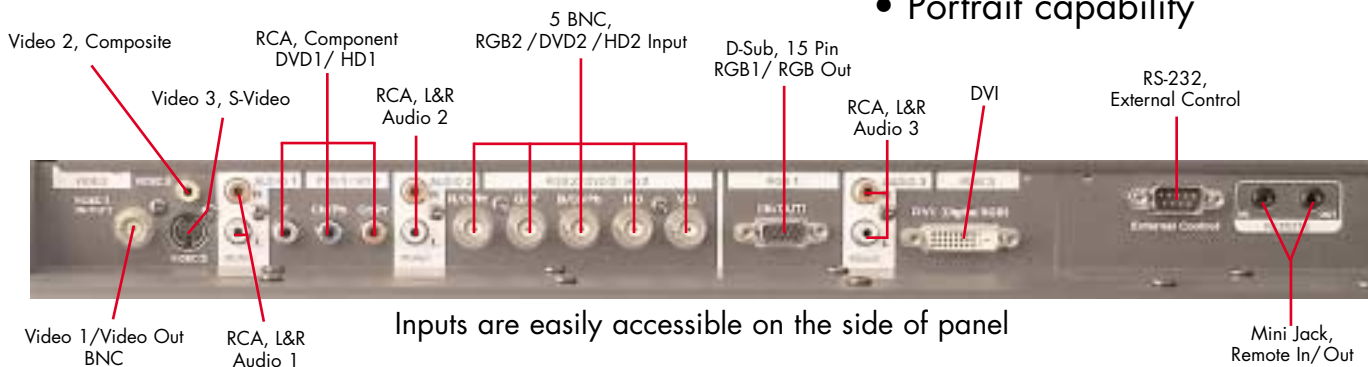

Plasma Display Panel Model P61A

Key Features

- 61 Inch display
- 1365 x 768 resolution
- Enhanced Picture-In-Picture
- Outstanding image processing
- Built-in stereo amplifier
- Quiet operation
- 700:1 Contrast ratio
- 16:9 aspect ratio
- 160° viewing angle
- Portrait capability

P61A
DUKANE

Plasma Display Panel P61A

Dukane P61A plasma display panel draws your audience right into your message and commands their attention. Super bright images, pure reds and saturated colors combined with built-in stereo amplifier makes sure your message is always loud and clear no matter what your environment or angle. In areas with direct lighting an anti-glare filter keeps images vibrant and contrast high for a perfect image every time.

Advanced scan conversion and 3/2 pull down processing, delivers smooth, lifelike video. A patented color filter ensures realistic color.

Connect to multiple sources from video to HD to RGB. Signal loop-through capability allows a source to easily be looped from one monitor to the next enabling you to connect 4 displays without the use of an external DA*.

A sleek new design with cable management system, programmable timer and portrait capability make the P61A the perfect choice for any environment.

Key features:

- 61 Inch display
- 1365 x 768 resolution
- Enhanced Picture-In-Picture
- Outstanding image processing
- Built-in stereo amplifier
- Quiet operation
- 700:1 Contrast ratio
- 16:9 aspect ratio
- 160° viewing angle
- Low power consumption
- Portrait capability
- Cable management
- Programmable timer