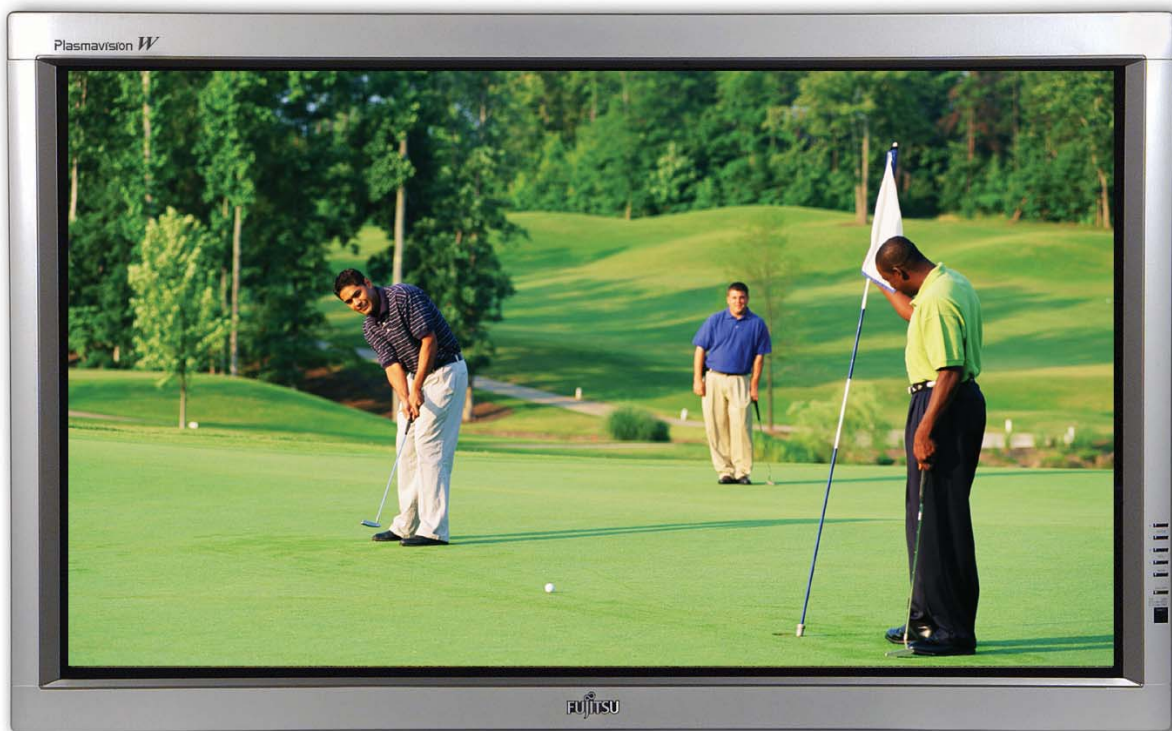

Fujitsu Plasmavision SlimScreen® P55XHA30WS 55" High Resolution Plasma Monitor

Introducing the Fujitsu P55XHA30WS Plasmavision SlimScreen® monitor. As part of Fujitsu's newest line of high resolution Plasmavision SlimScreen monitors, the P55XHA30WS is the first 55-inch plasma monitor to be made available. Its sleek and lightweight design allows it to be hung on a wall or placed on a stand to seamlessly integrate into any home theater system. Superior picture quality and natural color display combine with high resolution to transport you to far away places. With the introduction of the P55XHA30WS, virtually the only plasma of its size, Plasmavision proves itself as a one of a kind product with a one of a kind image quality.

- High resolution 1366 x 768 pixel display
- AVM digital video processor
- 16:9 widescreen aspect ratio
- 160° viewing angle
- Slim and lightweight at 4.8" thin* and 121 pounds
- Wide range of inputs - SDTV, DTV and HDTV signals
- PC input - both MAC and Windows compatible

PICTURE PERFECT

The P55XHA30WS boasts a DVI-D digital input with HDCP, which provides a direct digital connection to the latest hi-end video devices – such as a satellite system or an HDTV set-top box – to provide crystal-clear high definition digital images.

ACCESS AT YOUR FINGERTIPS

A greater range of picture adjustments is accessible via the improved on-screen menu and supplied remote control. From your seat you can adjust volume and color temperature, select an input source and more!