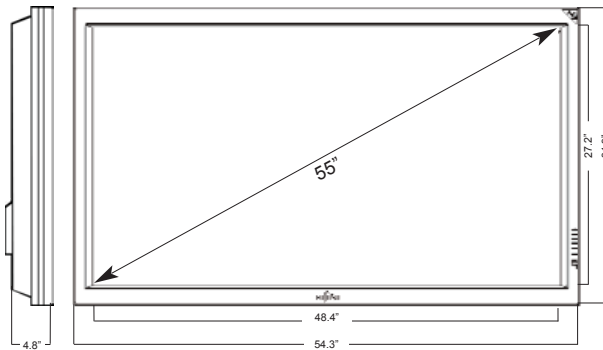

Specifications P55XHA30WS

Display Type	AC-type plasma display panel
Screen Size	48.4" W x 27.2" H (55" diagonal)
Dimensions	54.3" W x 31.9" H x 4.8" D*
Weight	121.25 lbs
Pixel Count	1366 x 768 rectangular
Contrast Ratio	900:1
Aspect Ratio	16:9
Displayable Colors	1.07 billion colors
Video Standards Supported	NTSC, PAL, SECAM, M-PAL, N-PAL, 4.43NTSC, PAL-60
Video Inputs	Video x 1, s-terminal x 1, component x 2
Audio Inputs	RCA terminal (L/R) x 3 sets, 0.5 Vrms
Computer Inputs	RGB 15-pin x 1
Digital Interface	DVI-D (HDCP) x 1
Viewing Angle	160 degrees
Horizontal kHz	15.62 - 80.00
Vertical Hz	50.0 - 120.0
Power Source	110 - 240 V, AC 50/60 Hz
External Control	RS-232C
Operating Temperature	32°F to 104°F
Relative Humidity	20 to 80 percent (not condensing)
EMC Regulations	FCC part-15 Class B, ICES-003 Class B, AS/NZS3548 Class B, EN55022 Class B
Safety Regulations	UL 6500, U-CL, EN60065, IEC50065