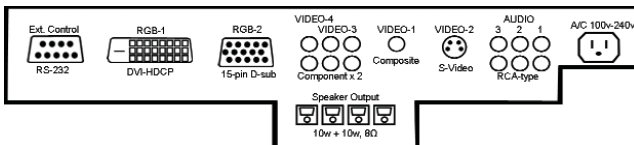

Input / Output Array

Optional Accessories**

- Desktop Stand, P-TT6300-S
- Wall Mount Bracket, P-WB6300-B (adds 2.76" to panel depth at 0° tilt)
- Ceiling Mount Bracket, P-CT6300-B

* This is the depth of the main set cabinet. A small input housing adds 0.5" for a total depth of 5.3". This housing does not affect mounting depth when using the Fujitsu P-WB6300B accessory wall bracket.

** Part numbers and dimensions are subject to change. Please check www.plasmavision.com for the latest information. Specifications are subject to change without notice for further improvement.

Warranty

Three Year Warranty on Parts and Labor.

Warranty includes parts & labor and one year on plasma display element.

Fujitsu General America, Inc. • 353 Route 46 West • Fairfield, NJ 07004
Tel: (888) 888-3424 • Fax: (973) 836-0448
www.plasmavision.com