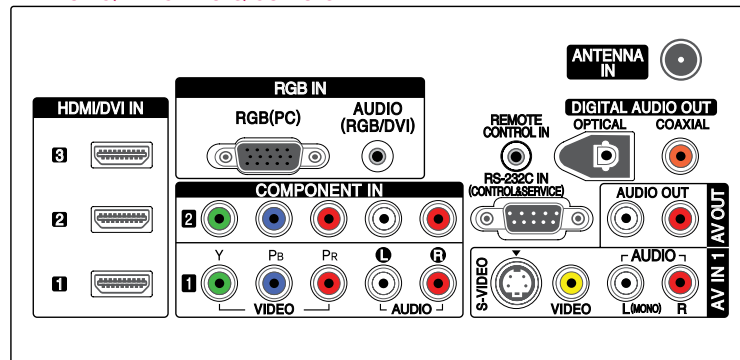

**REAR AUDIO/VIDEO INPUTS/OUTPUTS**

RF In (Antenna/Cable)	1
L/R Audio/Composite Video In	1
L/R Audio Out	1

**REAR AUDIO/VIDEO INPUTS/OUTPUTS (CONTINUED)**

S-Video In	1
HD Component Video In (Y,Pb,Pr) + L/R Audio	2
Digital Audio Out (1 Coaxial/1 Optical)	2
HDMI/HDPCP Input	3
RGB In (D-Sub 15pin) - PC	1
PC Audio Input	1
RS-232c In (Control/Service)	1
Remote Control In (IR)	1

**SIDE AUDIO/VIDEO INPUTS/OUTPUTS**

L/R Audio/Composite Video In	1
S-Video In	1
USB In (Music, Photos Only)	1 (JPEG,MP3)

**CABINET/ACCESSORIES**

Cabinet Style	Table Top
Cabinet Color	Gloss Black
Remote Control Type	Universal
VESA® Compatible (W x H)	200mm x 100mm

**POWER**

Consumption (Typical)	130 W
Stand-by Consumption	1 W
Energy Star Compliant	

**SPECIFICATIONS**

Dimensions w/Out Stand (W x H x D)	31.8" x 21.8" x 3.1"
Weight w/Out Stand	25.8 lbs.
Dimensions w/Stand (W x H x D)	31.8" x 23.8" x 9.8"
Weight w/Stand	31.3 lbs.
Dimensions w/Packaging (W x H x D)	40.7" x 25.1" x 8.3"
Weight In Package	40.3 lbs.
UPC	719192171404
Warranty	1 Year Parts/Labor

**REMOTE**

**REAR AUDIO/VIDEO INPUTS/OUTPUTS**

**SIDE**

LG Electronics U.S.A., Inc. 1000 Sylvan Avenue, Englewood Cliffs, NJ 07632 (800)243-0000

© 2007 LG Electronics U.S.A., Inc., Englewood Cliffs, NJ. LG Design and Life's Good are trademarks of LG Electronics, Inc. All other trademarks are the property of their respective owners. Design and specifications subject to change without notice. 04/03/07