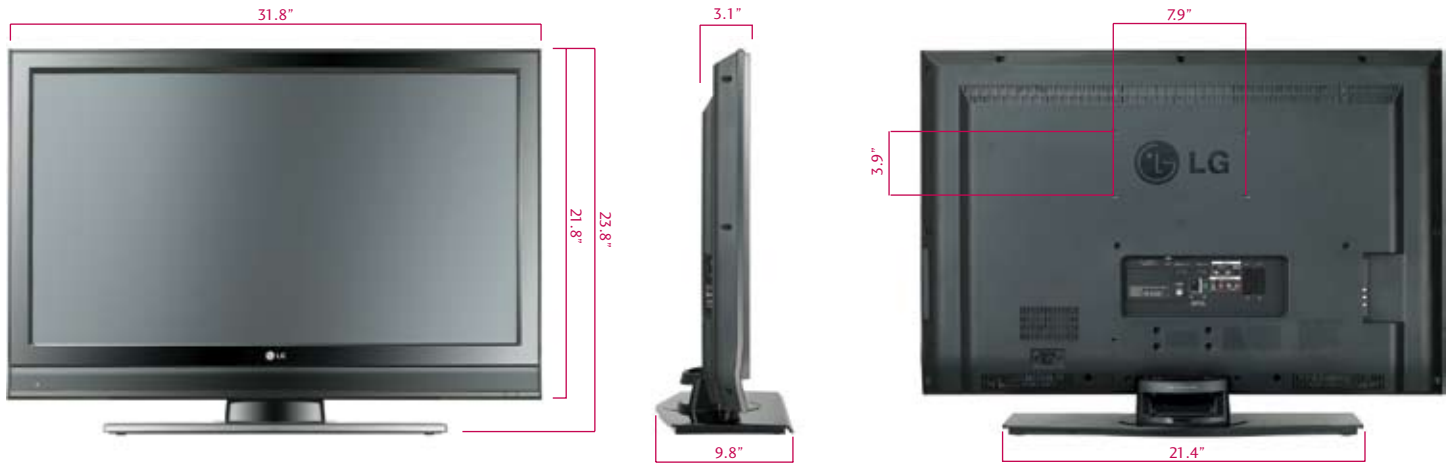

32" LCD INTEGRATED HDTV

32LB4D

TV
ATSC/NTSC/QAM Clear Tuner

VIDEO

Native Display Resolution	1366 x 768p
Dynamic Contrast Ratio	10,000:1
Response Time (Grey to Grey)	5ms
TruMotion Drive (120Hz Panel)	
Brightness (cd/m²)	500
XD Engine®	
Super IPS	
True Wide View	
Viewing Angle	178° x 178°
Digital Comb Filter	3D
Color Temperature Control	4 Modes
Aspect Ratio Adjustment	6 Modes
Enhanced Noise Reduction (Video Noise Filter)	
Enhanced Line Doubler	
3:2 Pull-Down Correction	3:2 (480i/1080i)
Picture Selection Mode	5 Modes
Black Stretcher (Black Level Enhancer)	
DTV Signal Strength Indicator	
ACM (Active Color Management)	
Pure Black Level	
Color Processor	14 Bit

AUDIO

Mono/Stereo/Dual (MTS/SAP)	
Audio Output Power (Watts - THD 10%)	10W + 10W
Speaker System Details	1 Way 2 System
Dolby Digital Decoder	
Surround System Type	SRS TruSurround XT™
Bass/Treble/Balance Controls	

AUDIO (CONTINUED)

AVL (Auto Volume Leveler)	
EZ Sound (Sound Status Mode)	5 Modes
Mute	

1080p SOURCE INPUT

HDMI	60p/30p/24p
Component	60p/30p/24p
RGB	60p

SPECIAL FEATURES

Intelligent Eye (Room Light Adjustment)	
Auto Input Detect	
Custom Input Labels	
PC Mode Configuration	(Manual)
Back (Previous Channel)	
Parental Control w/V-Chip	
Closed Caption	
LG Simplink (HDMI CEC)	
Trilingual Menus	English, Spanish, French
EZ Menus (High Performance Interface)	
Auto Channel Programming	
Channel Add/Delete	
Favorite Channel	
Manual Clock	
On/Off Timer	
Sleep Timer	
Auto Off (When no Video is Present)	

REAR AUDIO/VIDEO INPUTS/OUTPUTS

RF In (Antenna/Cable)	1
L/R Audio/Composite Video In	1
L/R Audio Out	1

REAR AUDIO/VIDEO INPUTS/OUTPUTS (CONTINUED)

S-Video In	1
HD Component Video In (Y,Pb,Pr) + L/R Audio	2
Digital Audio Out (1 Coaxial/1 Optical)	2
HDMI/HDPCP Input	3
RGB In (D-Sub 15pin) - PC	1
PC Audio Input	1
RS-232c In (Control/Service)	1
Remote Control In (IR)	1

SIDE AUDIO/VIDEO INPUTS/OUTPUTS

L/R Audio/Composite Video In	1
S-Video In	1
USB In (Music, Photos Only)	1 (JPEG,MP3)

CABINET/ACCESSORIES

Cabinet Style	Table Top
Cabinet Color	Gloss Black
Remote Control Type	Universal
VESA® Compatible (W x H)	200mm x 100mm

POWER

Consumption (Typical)	130 W
Stand-by Consumption	1 W
Energy Star Compliant	

SPECIFICATIONS

Dimensions w/Out Stand (W x H x D)	31.8" x 21.8" x 3.1"
Weight w/Out Stand	25.8 lbs.
Dimensions w/Stand (W x H x D)	31.8" x 23.8" x 9.8"
Weight w/Stand	31.3 lbs.
Dimensions w/Packaging (W x H x D)	40.7" x 25.1" x 8.3"
Weight In Package	40.3 lbs.
UPC	719192171404
Warranty	1 Year Parts/Labor