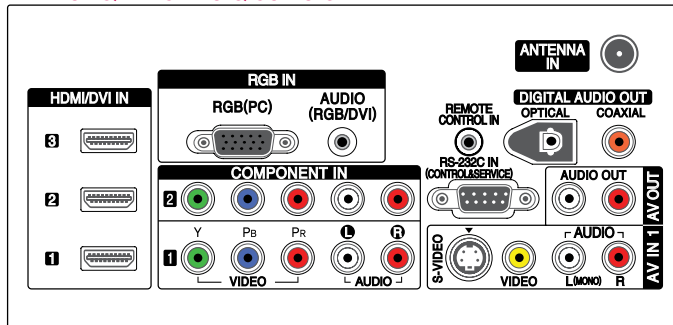

REAR AUDIO/VIDEO INPUTS/OUTPUTS

SIDE

LG Electronics U.S.A., Inc.
1000 Sylvan Avenue
Englewood Cliffs, NJ 07632
1-800-243-0000
www.LGusa.com