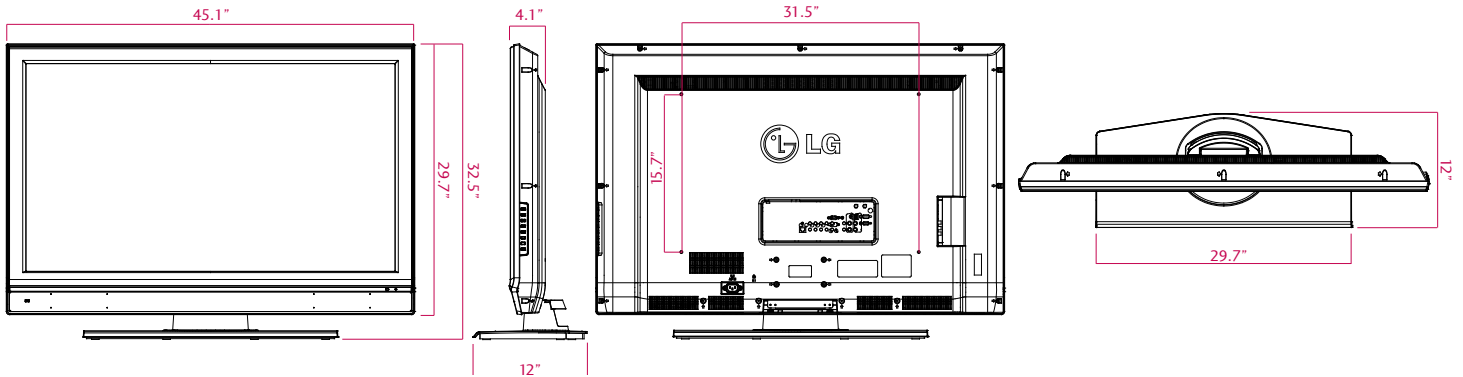

TV
ATSC/NTSC/QAM Clear Tuner

VIDEO
Native Display Resolution 1920 x 1080p
Dynamic Contrast Ratio 8,000:1
Response Time (Grey to Grey) 5ms
Brightness (cd/m²) 500
XD Engine™
Super IPS
True Wide View
Viewing Angle 178° x 178°
Digital Comb Filter 3D
Color Temperature Control 4 Modes
Aspect Ratio Adjustment 6 Modes
Enhanced Noise Reduction (Video Noise Filter)
Enhanced Line Doubled
3:2 Pull-Down Correction 3:2 (480i/1080i)
Picture Selection Mode 5 Modes
Black Stretcher (Black Level Enhancer)
DTV Signal Strength Indicator
ACM (Active Color Management)
Pure Black Level
Color Processor 14 Bit

1080p SOURCE INPUT
HDMI 60p/30p/24p
Component 60p/30p/24p
RGB 60p

AUDIO
Mono/Stereo/Dual (MTS/SAP)
Audio Output Power (Watts - THD 10%) 10W + 10W
Speaker System Details 2 Way 4 System

AUDIO (CONTINUED)
Dolby Digital Decoder
Surround System Type SRS TruSurround XT™
Bass/Treble/Balance Controls
AVL (Auto Volume Leveler)
EZ Sound (Sound Status Mode) 5 Modes
Mute

SPECIAL FEATURES
Intelligent Eye (Room Light Adjustment)
Auto Input Detect
Custom Input Labels
PC Mode Configuration (Manual)
Back (Previous Channel)
Parental Control w/V-Chip
Closed Caption
LG SimpLink (HDMI CEC)
Trilingual Menus English, Spanish, French
EZ Menus (High Performance Interface)
Auto Channel Programming
Channel Add/Delete
Favorite Channel
Manual Clock
On/Off Timer
Sleep Timer
Auto Off (When no Video is Present)

REAR AUDIO/VIDEO INPUTS/OUTPUTS
RF In (Antenna/Cable) 1
L/R Audio/Composite Video In 1
L/R Audio Out 1
S-Video In 1
HD Component Video In (Y,Pb,Pr) + L/R Audio 2
Digital Audio Out 2 (1 Coaxial/1 Optical)

REAR AUDIO/VIDEO INPUTS/OUTPUTS (CONTINUED)
HDMI/HDCP Input 3
RGB In (D-Sub 15pin) - PC 1
PC Audio Input 1
RS-232c In (Control/Service) 1
Remote Control In (IR) 1