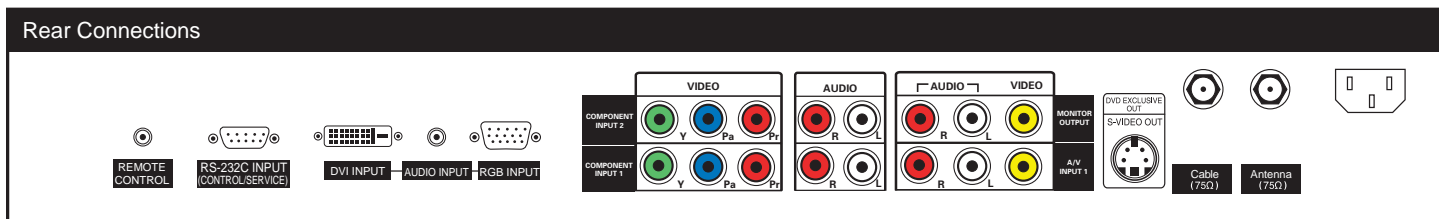

Cabinet/Accessories

Cabinet Style	Table Top
Cabinet Color	Black/Silver
Remote Control	Yes (Illuminated Universal)
Speakers	Included

Special Features

PIP/POP/Split Screen	Yes
Discrete IR Codes	Yes
Favorite Channel Selection/Surf	Yes
Trilingual Menus	Yes
Advanced Zoom	Yes
On/Off Timer	Yes
Sleep Timer	Yes
Auto Off	Yes
Flashback (Previous Channel)	Yes
EZ Menus (High Performance Interface)	Yes
EZ Scan (Auto Programming)	Yes
EZ Demo	Yes
Image Sticking Prevention	Yes (4 modes)
Intelligent Fan Control	Yes
XD Engine™	Yes

Inputs/Outputs

AV In	2
S-Video In	2
RGB In (15pin)	1
AV Out	1
Component in (Y,Pb,Pr) + Audio (480i/480p/720p/1080i)	2
DVI with HDCP In	1
PC Audio In	1
RS-232C	1
IR Jack	1

Dimensions

Dimensions without Stand (Width x Height x Depth)	47.6" x 25.4" x 3.8"
Weight	79.5 lbs.
Dimensions with Stand (Width x Height x Depth)	47.6" x 27.6" x 11.6"
Weight	88.3 lbs.
Shipping Dimensions (Width x Height x Depth)	51.8" x 33.2" x 15.0"
Shipping Weight	98.2 lbs.
UPC	71919216767 4