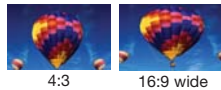

4:3

16:9 wide

Zoom 1

Zoom 2

Picture Format Size Adjustment

Enjoy all your 4:3 aspect-ratio programming in smooth, wide-screen without black bars. Four pre-set aspect ratio modes—Normal, Wide, Zoom 1 and Zoom 2—stretch your image to fill the screen naturally.