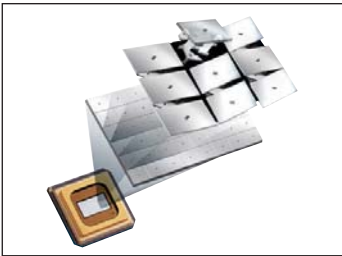

Next Generation DLP Chips from Texas Instruments

Samsung employs a Texas Instruments DLP chip that is comprised of millions of microscopic mirrors. The DLP chip is faster than any other HDTV technology, with the mirrors switching on & off 15,000 times a second to deliver a razor-sharp picture for fast moving images. When combined with Samsung's new Cinema Smooth light engine, the result is a crisp, bright picture with deep, rich colors that's closer to film.