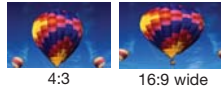

4:3

16:9 wide

Zoom 1

Zoom 2

Picture Format Size Adjustment

Enjoy all your 4:3 aspect-ratio programming in smooth, wide-screen without black bars. Four pre-set aspect ratio modes—Normal, Wide, Zoom 1 and Zoom 2—stretch your image to fill the screen naturally.