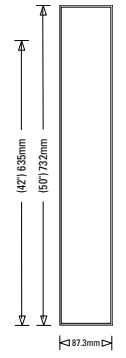

epoq

PERSPECTIVES

top & front view

bottom & rear view

side view

speaker view

PDP

aspect ratio	16:9		
screen size (HxV)	(42") 920.2 x 518.4mm	(50") 1106.5 x 622.1mm	(63") 2189.9 x 1245.3mm
resolution	(42") 1024 x 768 (V3)	(50") 1366 x 768 (V2)	(63") 1366 x 768 (V2)
cell pitch (HxV)	(42") 0.81 x 0.81mm (V2)	(50") 0.81 x 0.81mm (V2)	
displayable colors	16,770,000 colors		
peak bright	(42") 1000 cd/m ² (V3)	(50") 1000cd/m ² (V3)	(63") 730cd/m ² (V2)
contrast ratio	(42") 3000:1 (V3)	(50") 3000:1 (V3)	(63") 1000:1 (V2)
selectable color temperature	low (6500K) std. / mid (8000), high (9300K) user adjustable		
view angle	over 160 deg		
color (R, G, B)	16,700K (256 x 256 x 256)		
cell type	RGB stripe		

width, height, depth (mm) / weight	(42") 1046 x635 x87.3mm / 78.6 lbs. (50") 1216 x732 x87.3mm / 112 lbs. (63") 1503 x 893 x 93mm / 162 lbs
------------------------------------	--