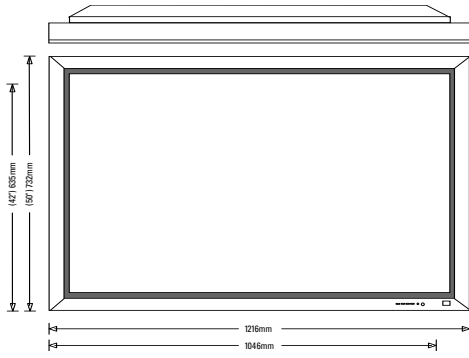

epoq

PERSPECTIVES

top & front view

bottom & rear view

side view

speaker view

PDP

aspect ratio	16:9		
screen size (HxV)	(42") 920.2 x 518.4mm	(50") 1106.5 x 622.1mm	(63") 2189.9 x 1245.3mm
resolution	(42") 1024 x 768 (V3)	(50") 1366 x 768 (V2)	(63") 1366 x 768 (V2)
cell pitch (HxV)	(42") 0.81 x 0.81mm (V2)	(50") 0.81 x 0.81mm (V2)	
displayable colors	16,770,000 colors		
peak bright	(42") 1000 cd/m ² (V3)	(50") 1000cd/m ² (V3)	(63") 730cd/m ² (V2)
contrast ratio	(42") 3000:1 (V3)	(50") 3000:1 (V3)	(63") 1000:1 (V2)
selectable color temperature	low (6500K) std. / mid (8000), high (9300K) user adjustable		
view angle	over 160 deg		
color (R, G, B)	16,700K (256 x 256 x 256)		
cell type	RGB stripe		

width, height, depth (mm) / weight	(42") 1046 x635 x87.3mm / 78.6 lbs. (50") 1216 x732 x87.3mm / 112 lbs. (63") 1503 x 893 x 93mm / 162 lbs
------------------------------------	--