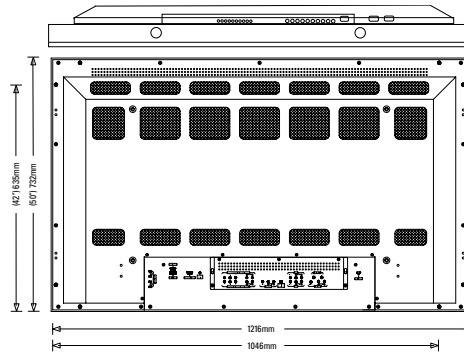

epoq

PERSPECTIVES

top & front view

bottom & rear view

side view

speaker view

PDP

aspect ratio	16:9		
screen size (HxV)	(42") 920.2 x 518.4mm	(50") 1106.5 x 622.1mm	(63") 2189.9 x 1245.3mm
resolution	(42") 1024 x 768 (V3)	(50") 1366 x 768 (V2)	(63") 1366 x 768 (V2)
cell pitch (HxV)	(42") 0.81 x 0.81mm (V2)	(50") 0.81 x 0.81mm (V2)	
displayable colors	16,770,000 colors		
peak bright	(42") 1000 cd/m ² (V3)	(50") 1000cd/m ² (V3)	(63") 730cd/m ² (V2)
contrast ratio	(42") 3000:1 (V3)	(50") 3000:1 (V3)	(63") 1000:1 (V2)
selectable color temperature	low (6500K) std. / mid (8000), high (9300K) user adjustable		
view angle	over 160 deg		
color (R, G, B)	16,700K (256 x 256 x 256)		
cell type	RGB stripe		

width, height, depth (mm) / weight	(42") 1046 x635 x87.3mm / 78.6 lbs. (50") 1216 x732 x87.3mm / 112 lbs. (63") 1503 x 893 x 93mm / 162 lbs
------------------------------------	--