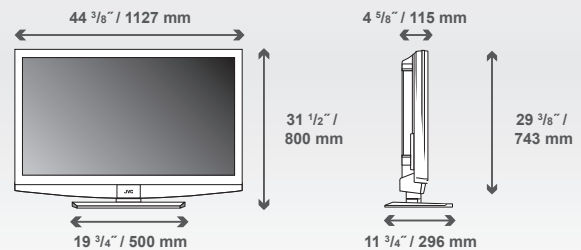

Notes:

Details, Weights & Measurements

- :: TeleDock for iPod
- :: 3 HDMI Inputs
- :: PC Input (D-Sub 15-pin)
- :: 1 Component & 1 S-Video Input
- :: 2 Composite Inputs
- :: USB Input for Photo Viewer, Music Play