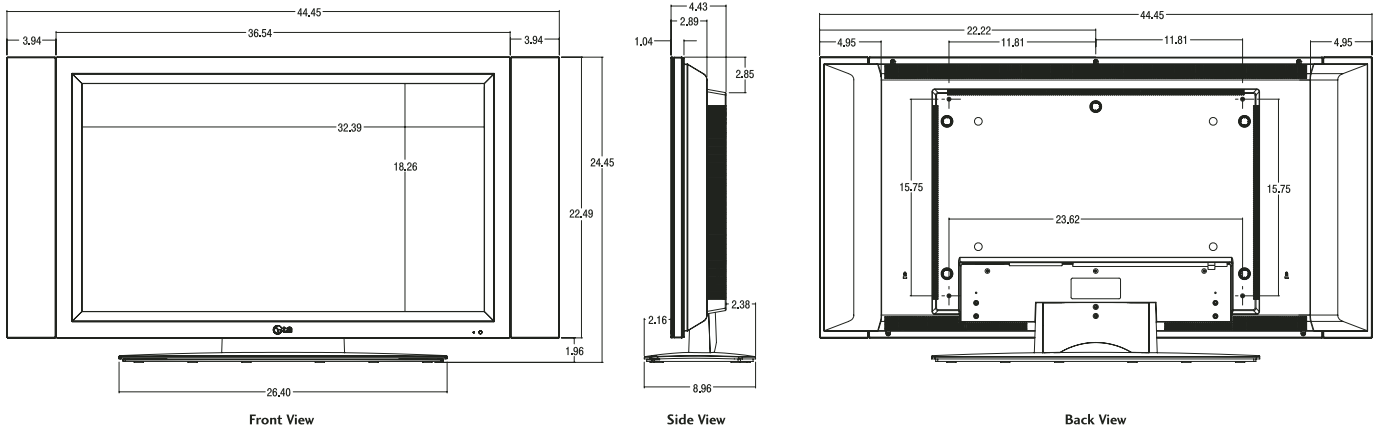

Advanced Picture In Picture (PIP)

RS-232C Controllable

Discrete IR Codes

L3700AK 37" LCD Widescreen 16:9 HDTV Monitor

DIMENSIONS

PANEL		REAR INPUTS		SPECIAL FEATURES (continued)	
Screen Size	37"	Component Video	1 + 1 Hi-Res	PIP Image	(Contrast, Brightness, Sharpness, Color, Tint)
Aspect Ratio	16:9	PC Input via 15-Pin Sub "D"	1	Special	Auto Adjust, OSD Lock
Native Resolution	1366 x 768p	Composite Video Input/Output	Yes	Mute	Yes
Pixels (H x V x 3)	3,147,264	Audio Inputs	3 Plus PC Sound	Sleep Timer	Yes
Brightness	600 cd/m ²	HDTV Formats	720p, 1080i	Auto Power/Source Memory	Yes
Contrast Ratio	1000:1	PC Formats	Auto Scaling to XGA		
Viewing Angle (H x V)	176° x 176°	DVI-D	Yes		
Color Depth	16.7 Million	RS-232C Input/Output	Yes		
Response Time	12 ms	S-Video	1		
Surface Treatment	Hard Coating (3H) Anti-Glare	Audio Jack Built-in (No Amp)	Yes		
MTBF	50,000 Hr.	Discrete IR Input	Yes		
VIDEO		AUDIO		CABINET	
Max Input Resolution (Analog/Digital)	1280 x 1024 @ 60 Hz	SRS WOW	Yes	Color	Black
Recommended Resolution (Analog/Digital)	1280 x 1024 @ 60 Hz	Auto Volume Limiter	Yes	Monitor Dimensions (W x H x D)	36.54" x 22.49" x 4.43"
H-Scanning Frequency (Analog/Digital)	30 ~ 66 kHz	Audio Power	20W (10W x 2)	Weight	55.13 Lbs.
V-Scanning Frequency	56 ~ 85 Hz	Balance	Yes	Monitor w/Optional ST3700K Stand Dimensions (W x H x D)	36.54" x 24.45" x 8.96"
Pixel Frequency	165 MHz (D-Sub) 135 MHz (DVI-D)	EZ Audio	Flat, Music, Movie, Speech, User	Weight	61.95 Lbs.
Sync Compatibility	Separate / Composite / SOG / Digital			Optional SP3700K Speaker Dimensions (W x H x D)	4.95" x 22.49" x 2.89"
Video Input	RGB Analog / Digital			Weight Each	2.56 Lbs.
EZ Video	Dynamic, Standard, Mild, Game, User			Backlit Logo	Yes
ACC	Warm, Normal, Cool			Optional Wall Mount	RW300
		SPECIAL FEATURES		POWER	
		Advanced Picture In Picture	Yes, PIP/POP/PBP	Power Supply	90 ~ 264V/AC (47 ~ 63Hz)
		Image Zoom	Yes	Power Type	Built-in Power
		Source Selection	Digital (DVI-D), Analog (D-Sub), Composite, S-Video	Power Switch Type	Tact Switch & Mechanical Switch
		Brightness/Contrast	Yes	Power Saving	
		Color	9300K, 6500K, User Color (R/G/B)	Normal	320 W
		Position	H/V	Stand-by/Suspend	5 W
		Tracking	Auto, Clock, Phase	DPM Off	5 W
		Set-up	Language (English, French, Spanish, Korean, Italian, German, Portugese), Image Size, OSD Position, Transparency, Zoom, Information (Elapsed Time, Mode) PIP On/Off, PIP Source, PIP Size, PIP Position	Switch Off	1 W
				EPA Energy Star	Yes
				SERVICE/LIMITED WARRANTY	
				Warranty (Parts/Labor)	3 Years
				STANDARD (CERTIFICATION)	
				Safety	UL/CSA/CE/CB scheme/TUV-GS/SEMKO
				EMC	FCC Class "B"/VCCI/C-tick/GOST