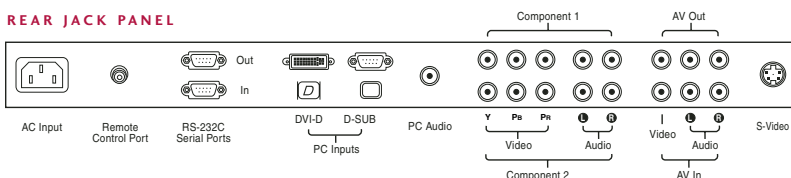

REAR JACK PANEL

www.LGcommercial.com

LG Electronics U.S.A., Inc. 2000 Millbrook Drive, Lincolnshire, IL 60069 Customer Service: 1-888-865-3026

Dimensions and weights are approximate. Design and specifications subject to change without notice. HDTV monitors require optional set-top box to receive high-definition broadcast. The "LG Life's Good" is a registered trademark of LG Electronics U.S.A., Inc.

©2005 LG Electronics U.S.A., Inc. Printed in the USA. LG3700AK0305