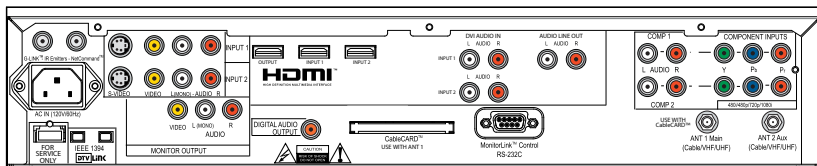

## Flat Panel HDTV

LT-3780 Shown on Included Matching Base

Model	LT-3780
Screen Size	37"
Aspect Ratio	16:9 (widescreen)
Height with Stand	28.5"
Width with Stand	37.3
Depth with Stand	12.8"
Weight with Stand	80 lbs.
Power Consumption	300 Watts

Media Center Included

\*TV and some PC displays have standard overscan.  
Features, specifications and dimensions are preliminary and are subject to change.

CableCARD is a trademark of Cable Television Laboratories, Inc.  
TV GUIDE and other related marks are registered marks of Gemstar-TV Guide International, Inc. and/or one of its affiliates.  
HDMI, the HDMI logo and High-Definition Multimedia Interface are trademarks or registered trademarks of HDMI Licensing, LLC.  
Dolby and Dolby Digital are registered trademarks of Dolby Laboratories.  
DTVLink is a trademark of Consumer Electronics Association.