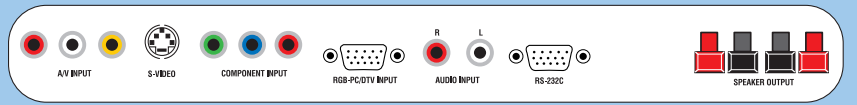

Side View with Base

REAR JACK PANEL

JACK PACK

Hi-Res Component Video	1
Audio Left/Right In/Loop Out	2
Composite In	1
RGB In (15-Pin Type-D Connector)	1
S-Video In	1
RS-232c (9-Pin Connector)	1
IR Jack	1

DIMENSIONS