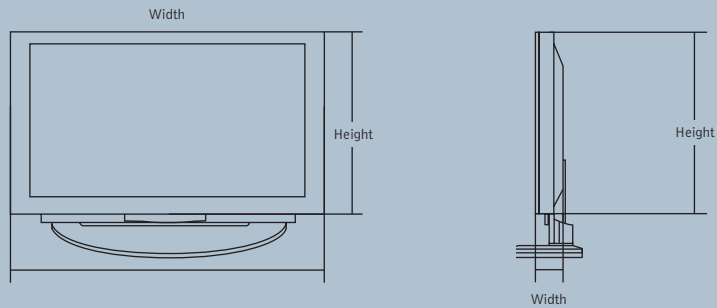

Intelligent Image Scaling

Faroudja/Sage scan converter converts TV video data to PC formats without distortion or cropping images in either 4:3 or 16:9

RS-232 Control and Discrete IR Controls

Vertical Display Mode

Faroudja DCDi

Video de-interlacing and line doubling

Other Model Available

P60W26H for high altitudes

P60W26P 60" Plasma HDTV Monitor Display

P60W26H for High Altitudes

DIMENSIONS

Front View with Base

Side View with Base

REAR JACK PANEL

JACK PACK

Hi-Res Component Video	1
Audio Left/Right In/Loop Out	2
Composite In	1
RGB In (15-Pin Type-D Connector)	1
S-Video In	1
RS-232c (9-Pin Connector)	1
IR Jack	1

DIMENSIONS

Cabinet (W x H x D)	57.30" x 34.80" x 3.90"
Weight	154.3 Lbs.
Cabinet w/Packaging (W x H x D)	66.20" x 44.00" x 23.00"
Weight	183 Lbs.

CABINET DESCRIPTION

Finish	Brushed Silver
Power Consumption	650W (Max Audio 700W)
Power Source	120v 60Hz