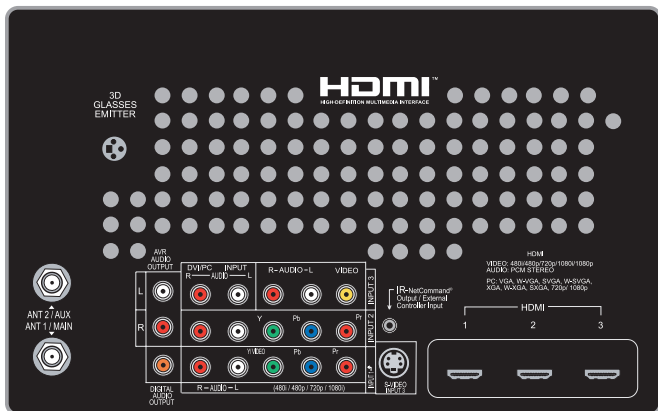

Backpanel

Optical System	
Display Type	1080p DLP®
Pixel Resolution (horizontal x vertical*)	1920 x 1080
Lamp Power	180 Watts
Smooth120Hz	Yes
Dynamic Contrast	Dark Detailer™
Video Performance	
Mitsubishi Exclusive Processor	6-Color
Video Format Conversion	Plush1080p®
HDMI 1.3a™	Yes
Deep Color (36 bit) and x.v.Color™	Yes
PerfectColor™	Yes
PerfectTint™	Yes
DeepField™ Imager	Yes
SharpEdge™	Yes
Video Noise Reduction	Color 4D
Picture Format Modes (4:3 sources)	6
Picture Format Modes (16:9 sources)	2
User Controls	
Easy Connect™	Yes
NetCommand®	Yes
ChannelView™	Yes
A/V Adjustment (Memorized By Input)	Yes
Color Temperature Control (By Input)	High/Low
Video Modes: Brilliant/Bright/Natural/Game	Yes
Full Screen Image Freeze	Yes
Audio	
Internal Loudspeakers	Stereo Full Range
Speaker Size	5 1/2" x 2 1/4"
Output Power (watts/ch.)	10W x 2
Level Sound (dynamics limiter)	Yes
Digital Output (PCM) for All Analog Sources	Yes
Tuning	
Combined Tuner Analog/Digital/Cable (In The Clear)	1
Antenna (RF) Inputs	2
Front Inputs	
Front Component/Composite Combined	1
Front USB Photo Input	1
Front HDMI™ Inputs	1
Rear Inputs	
Component Input (480i/480P/720P/1080i) (One Component/Composite Combined)	2
Rear A/V Inputs with S-Video	1
Rear Stereo Audio Input for PC/DVI Source	1
Rear HDMI™ Inputs	3
480i, 480p, 720p, 1080i (60Hz)	Yes
1080p (24Hz, 30Hz, 60Hz)	Yes
HDMI™ Digital PC Compatibility	
640 x 480, 898 x 480, 800 x 600, 1064 x 600, 1024 x 768, 1280 x 720, 1365 x 768, 1280 x 1024 @ 60Hz	Yes
1920 x 1080 @ 24Hz, 30Hz, 60Hz	Yes
Outputs	
Stereo Audio Output	1 (fixed)
Digital Audio Output (Dolby® Digital / PCM)	1 (coaxial)
NetCommand® IR Emitter	1
3D IR Emitter	1
Remote Control	
Remote Control	Fully Illuminated
5 Device Multibrand Illuminated Remote	Yes
Customization Features	
Wired IR Input	1
Direct IR Input Selection	Yes
Direct IR Format Selection	Yes
Independent IR Power ON / OFF	Yes