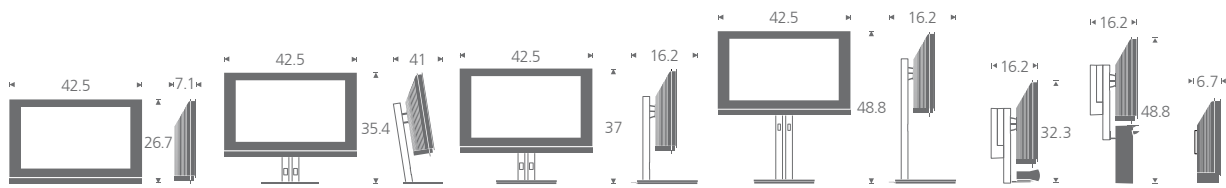

BeoVision 7-40

DESIGNER	David Lewis
DIMENSIONS / WEIGHT	42.5" x 26.8" x 7" + stand /99 lb
CABINET FINISH	Black, silver, dark gray, red, blue, golden
POWER CONSUMPTION	Typical: 140W; standby: 1W
CONTRAST SCREEN	Anti-reflection coated on both sides
SCREEN TYPE	16:9 TFT LCD with glare surface – 40"
RESOLUTION	1920 x 1080 pixels (Full HD), refresh rate 120Hz
TUNER	Analog built-in. ATSC* built-in
SURROUND SOUND SYSTEM	Dolby Digital 5.1/6.1 EX, Dolby 7.1 EX, Dolby Pro-Logic II/IX, DTS 5.1. DTS ES 6.1, DTS Neo:6, AAC*
LOUDSPEAKERS	BeoLab 7-2 or BeoLab 7-4
DISC DRIVE	Optional Blu-ray player