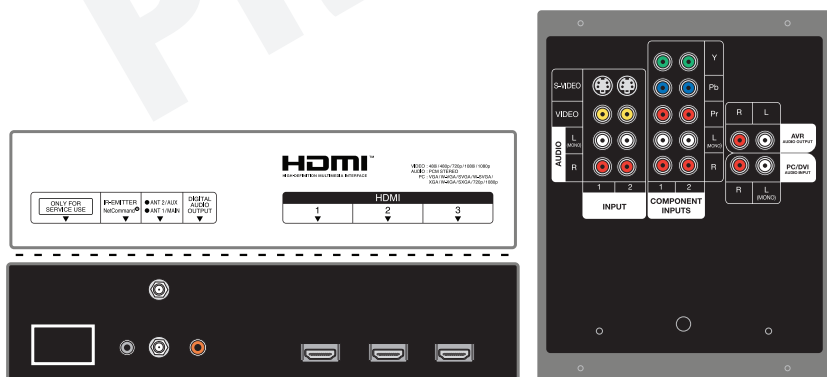

Backpanel

Optical System	
Display Type	1080p LCD
Full Spectrum Color™	Yes
Pixel Resolution (horizontal x vertical*)	1920 x 1080
Frame Refresh Rate	120Hz
Video Performance	
Video Format Conversion	Plush1080p®
x.v.Color™™	Yes
Deep Color	Yes
PerfectColor™	Yes
Video Noise Reduction	Color 4D
Picture Format Modes (4:3 sources)	6
Picture Format Modes (16:9 sources)	2
Smooth120Hz™	Yes
User Controls	
Easy Connect™	Yes
NetCommand®	Yes
ChannelView™	Yes
AV Adjustment (memorized by input)	Yes
Color Temperature Control (by input)	High/Low
Video Modes: Brilliant/Bright/Natural/Game	Yes
Full Screen Image Freeze	Yes
Audio	
Internal Loudspeakers	Stereo Full Range
Speaker Size	5 1/2" x 2 1/4"
Output Power (watts/ch.)	10W x 2
Level Sound (dynamics limiter)	Yes
Digital Output (PCM) for All Analog Sources	Yes
Tuning	
Combined Tuner (Analog/Digital/Cable) In The Clear	1
Antenna (RF) Inputs	2
AV Inputs (Analog with Stereo Audio)	
Side Component Video Input	1
Rear A/V Inputs with S-Video	2
Rear Component Video Inputs 480i, 480p, 720p, 1080i	2
Side USB Input (5 Mega Pixel Photo)	1
Inputs / Outputs (Digital)	
Rear HDMI™ 1.3 Inputs	3
480i, 480p, 720p, 1080i (60Hz)	Yes
1080p (24Hz, 30Hz, 60Hz)	Yes
Digital Audio Output (Dolby® Digital / PCM)	1 (coaxial)
HDMI™ Digital PC Compatibility	
640 x 480, 898 x 480, 800 x 600, 1064 x 600, 1024 x 768, 1280 x 720, 1365 x 768, 1280 x 1024 @ 60Hz	Yes
1920 x 1080 @ 24Hz, 30Hz, 60Hz	Yes
Outputs (Analog)	
Stereo Audio Output	1 (fixed)
NetCommand® IR Emitter	1
Remote Control	
Remote Control	Partially-Illuminated
5 Device Multibrand Illuminated Remote	Yes
Customization Features	
Direct IR Input Selection	Yes
Direct IR Format Selection	Yes
Independent IR Power ON / OFF	Yes

*TV and some PC displays have standard overscan.
Features, specifications and dimensions are subject to change without notice. Physical appearance of television and matching base may vary slightly from images shown on this document.
Dolby and Dolby Digital are registered trademarks of Dolby Laboratories. HDMI, the HDMI logo and High-Definition Multimedia Interface are trademarks or registered trademarks of HDMI Licensing, LLC. Simplay HD and the Simplay HD logo are trademarks of Silicon Image, Inc.
© 2007 Mitsubishi Digital Electronics America, Inc. www.mitsubishi-tv.com